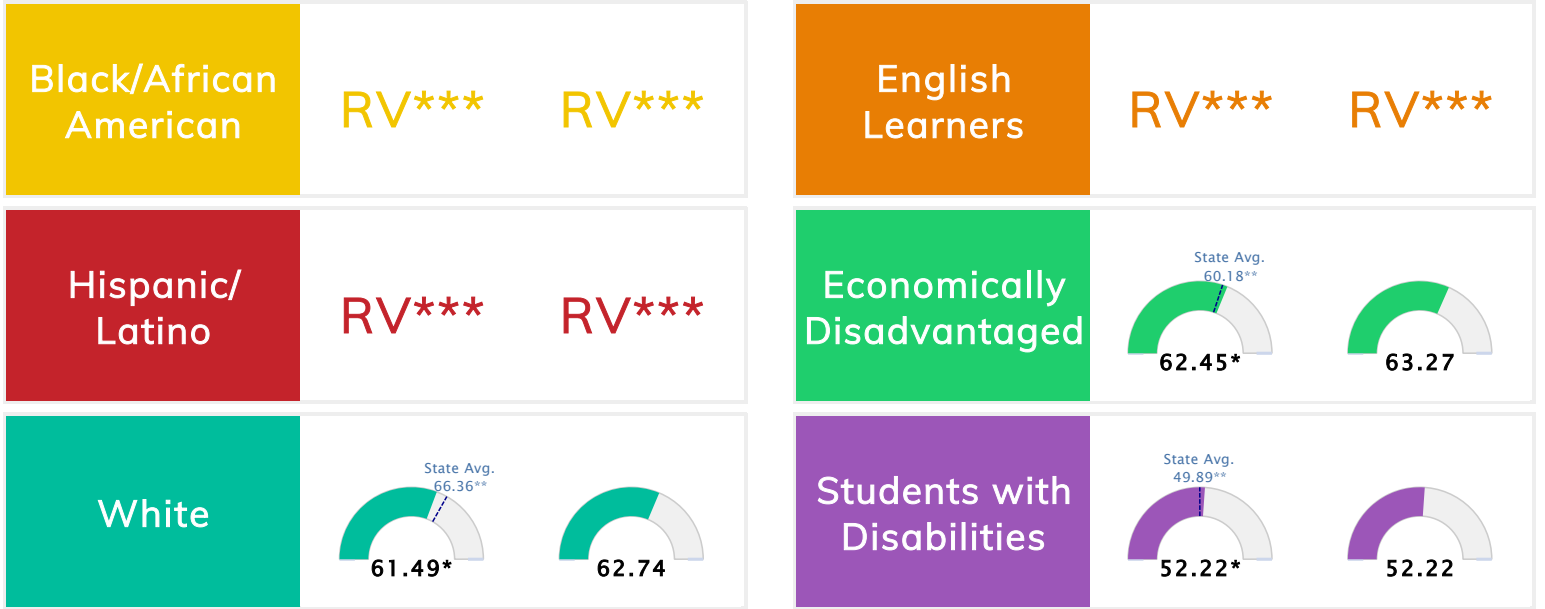

ELA % Tested   Math % Tested

ELA % Tested   Math % Tested

All Students	95.04%	95.04%		
Black / African American	RV***	RV***	English Learners	RV*** RV***
Hispanic / Latino	RV***	RV***	Economically Disadvantaged	94.96% 94.96%
White	94.00%	94.00%	Students with Disabilities	96.55% 96.55%

***RV = Restricted Value for sub-pops size < 10

Prepared by the Arkansas Department of Education: Division of Elementary and Secondary Education