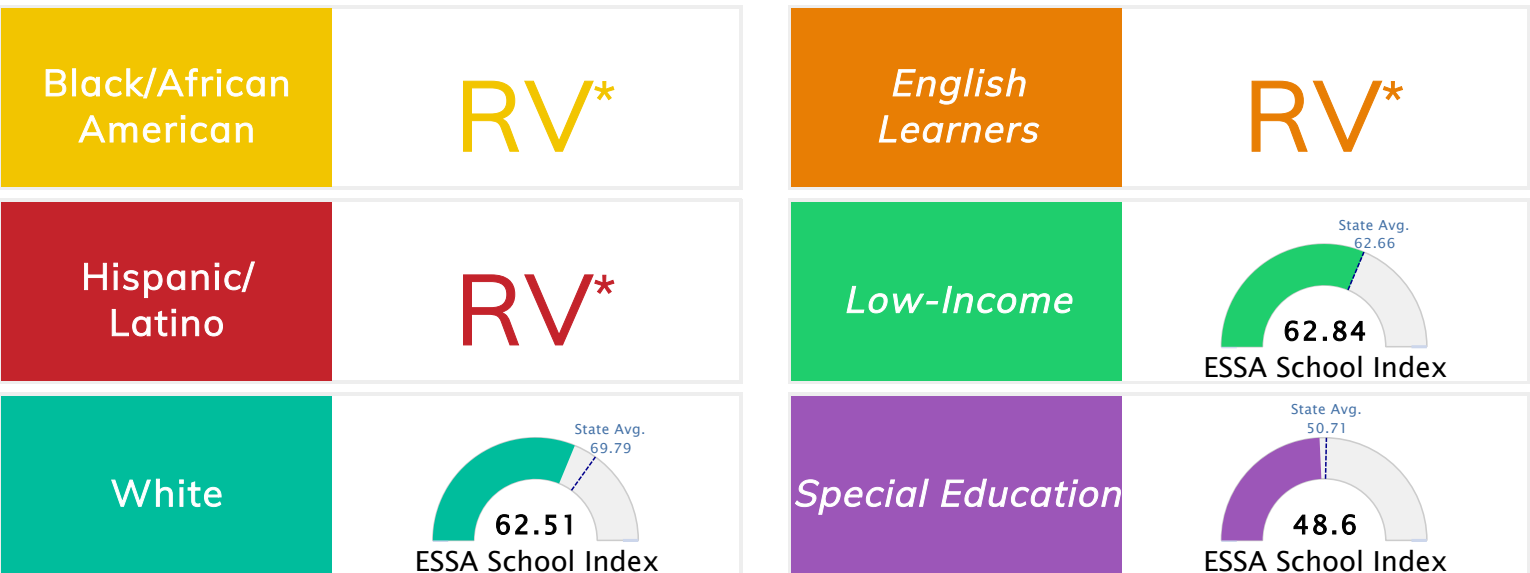

Note: Full color represents score

*RV = Restricted Value for sub-pops size < 10

Prepared by the Arkansas Department of Education