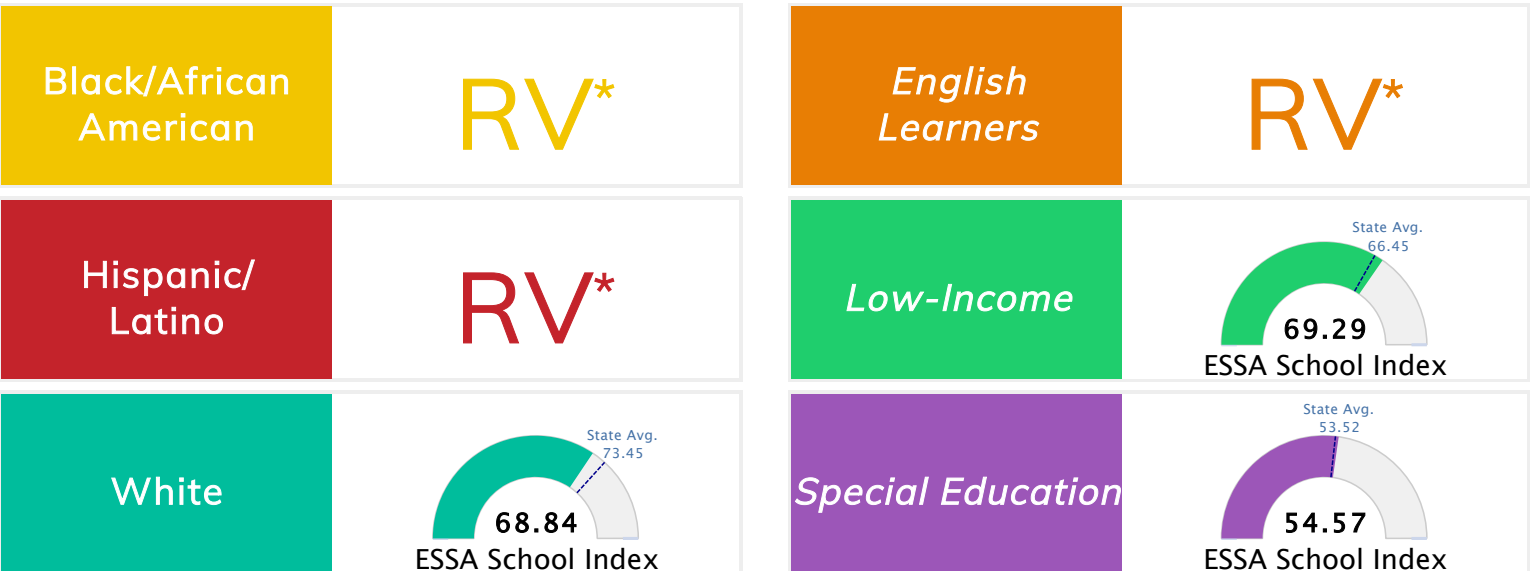

Note: Full color represents score

*RV = Restricted Value for sub-pops size < 10

Prepared by the Arkansas Department of Education