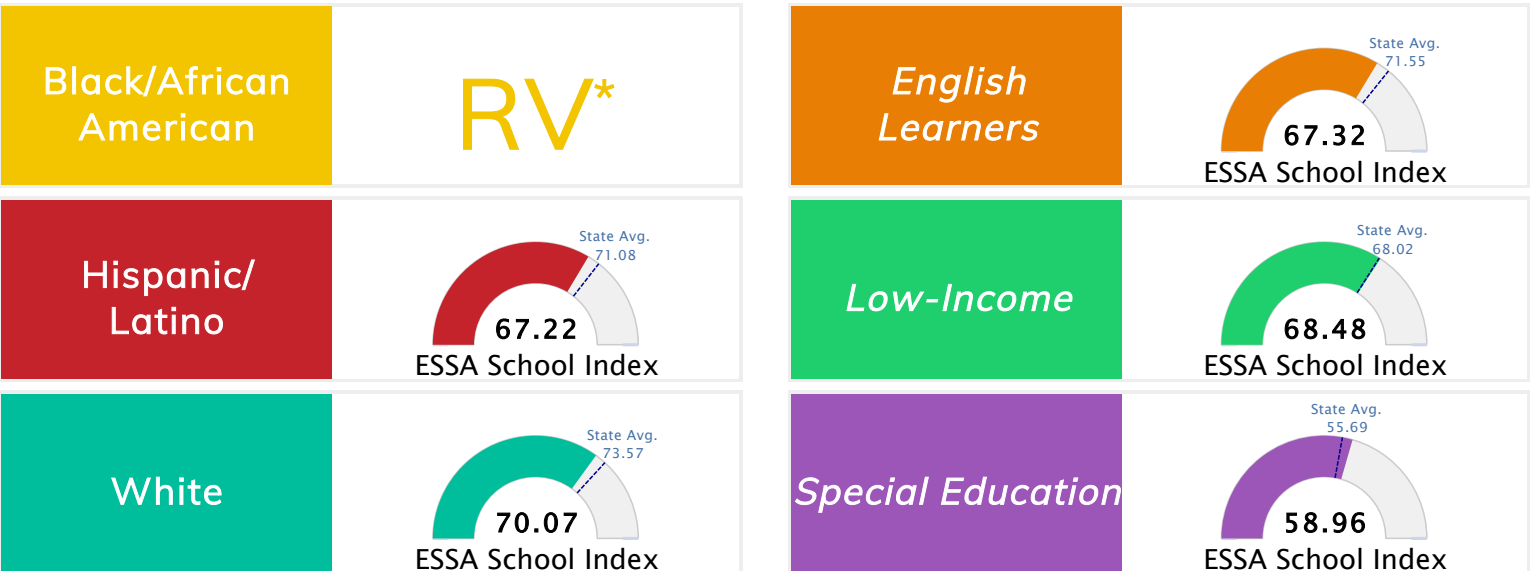

Note: Full color represents score

*RV = Restricted Value for sub-pops size < 10

Prepared by the Arkansas Department of Education