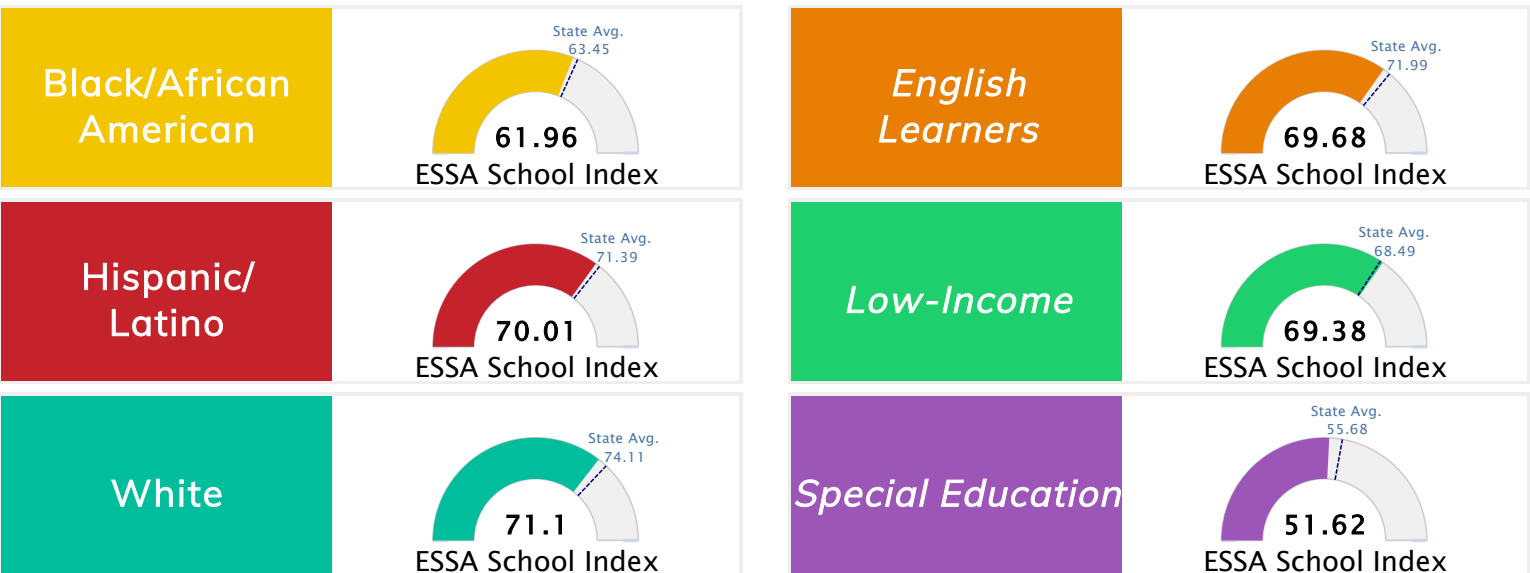

Note: Full color represents score

Prepared by the Arkansas Department of Education