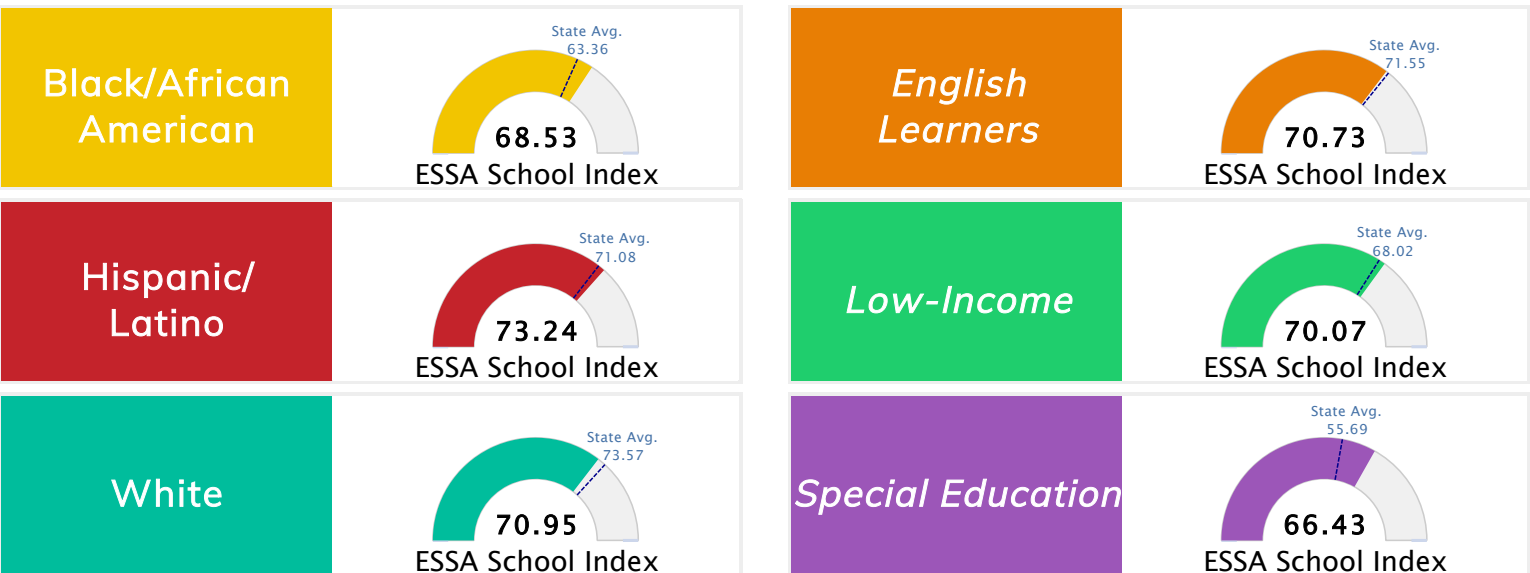

Note: Full color represents score

Prepared by the Arkansas Department of Education