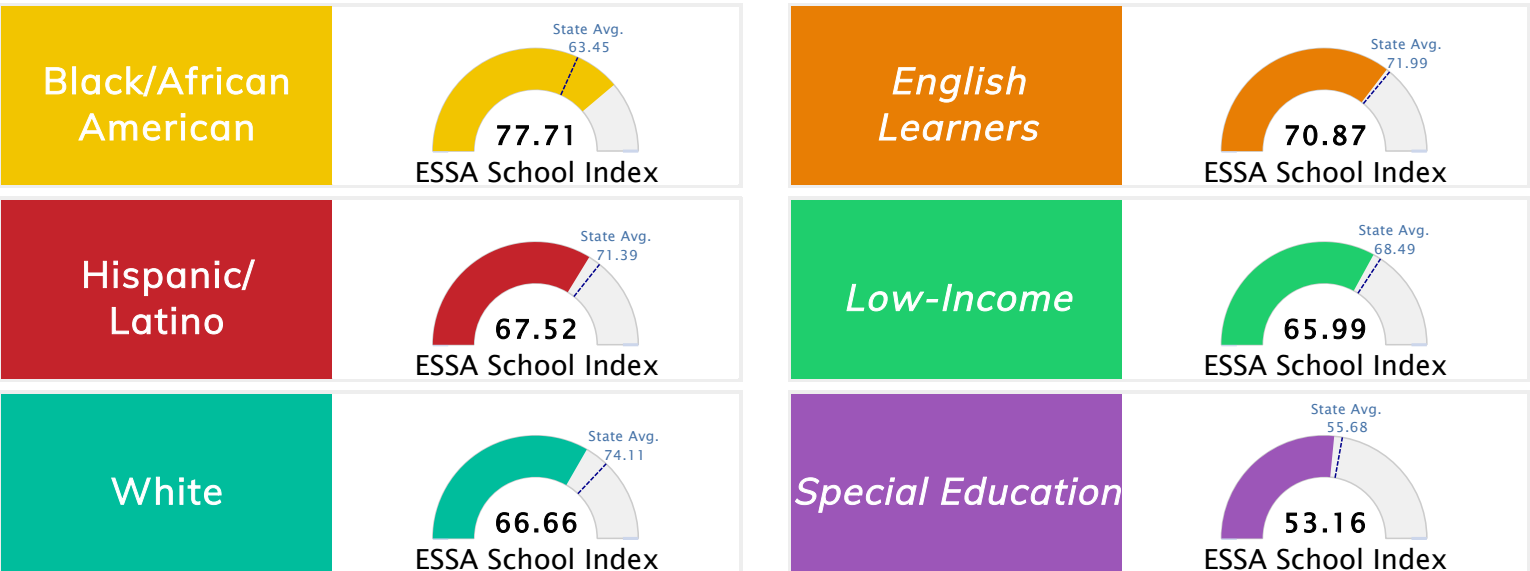

Note: Full color represents score

Prepared by the Arkansas Department of Education