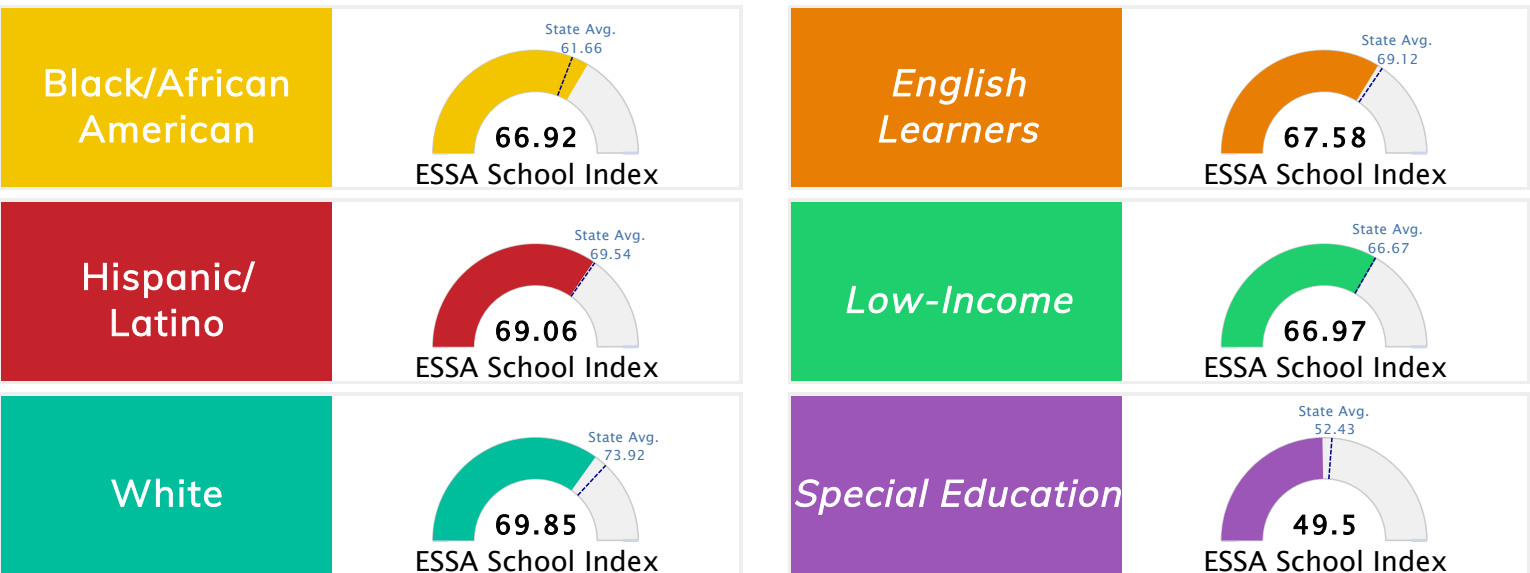

### Public School Rating Score (State Accountability: A-F Letter Grade)

<b>State Accountability</b>	<b>69.9</b>	<b>Public School Rating</b>	<b>C</b>	<b>Rating Scale</b>
-----------------------------	-------------	-----------------------------	----------	---------------------

A = 75.59 and Above  
B = 69.94 - 75.58  
C = 63.73 - 69.93  
D = 53.58 - 63.72  
F = 0.00 - 53.57

\* Alternative Education (AE) program students included in attendance zone for school rating

[Learn More about Public School Rating](#)

### School Performance on the ESSA School Index Score (Federal Accountability)

Graph represents where scores fall in comparison to state averages. For more information about the Every Student Succeeds Act and the ESSA School Index, visit [arkansased.gov](http://arkansased.gov).

Note: Full color represents score

Prepared by the Arkansas Department of Education