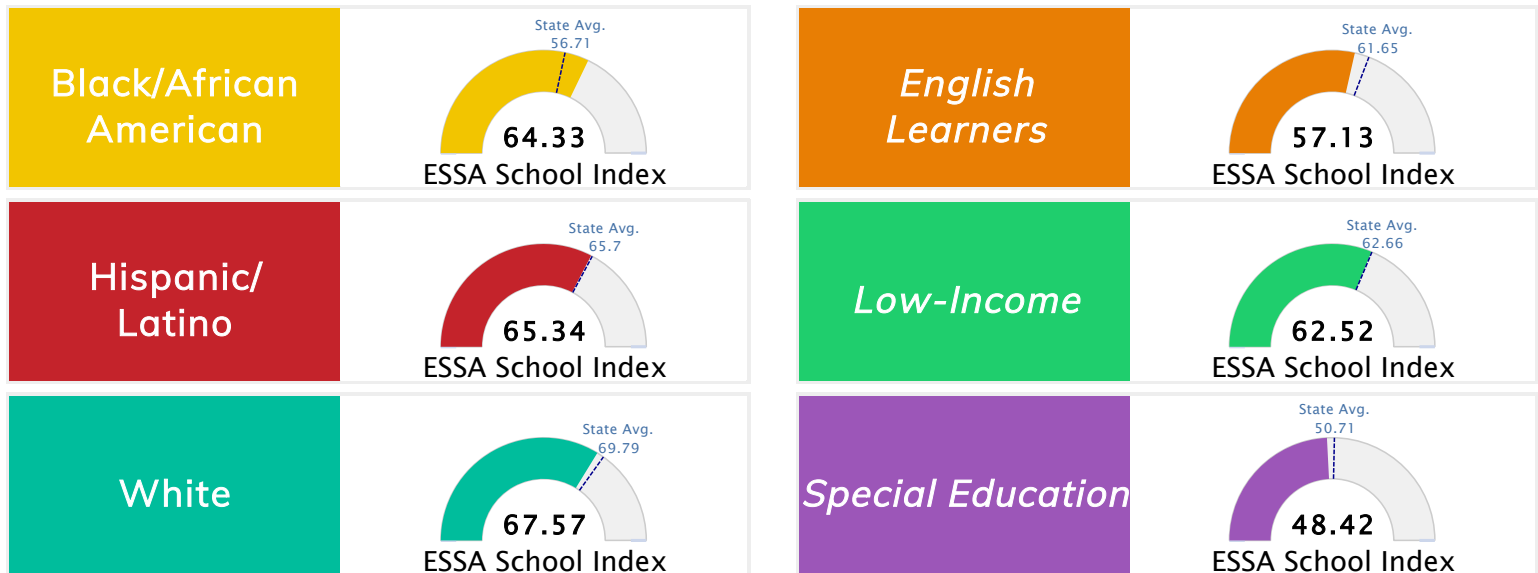

Note: Full color represents score

Prepared by the Arkansas Department of Education