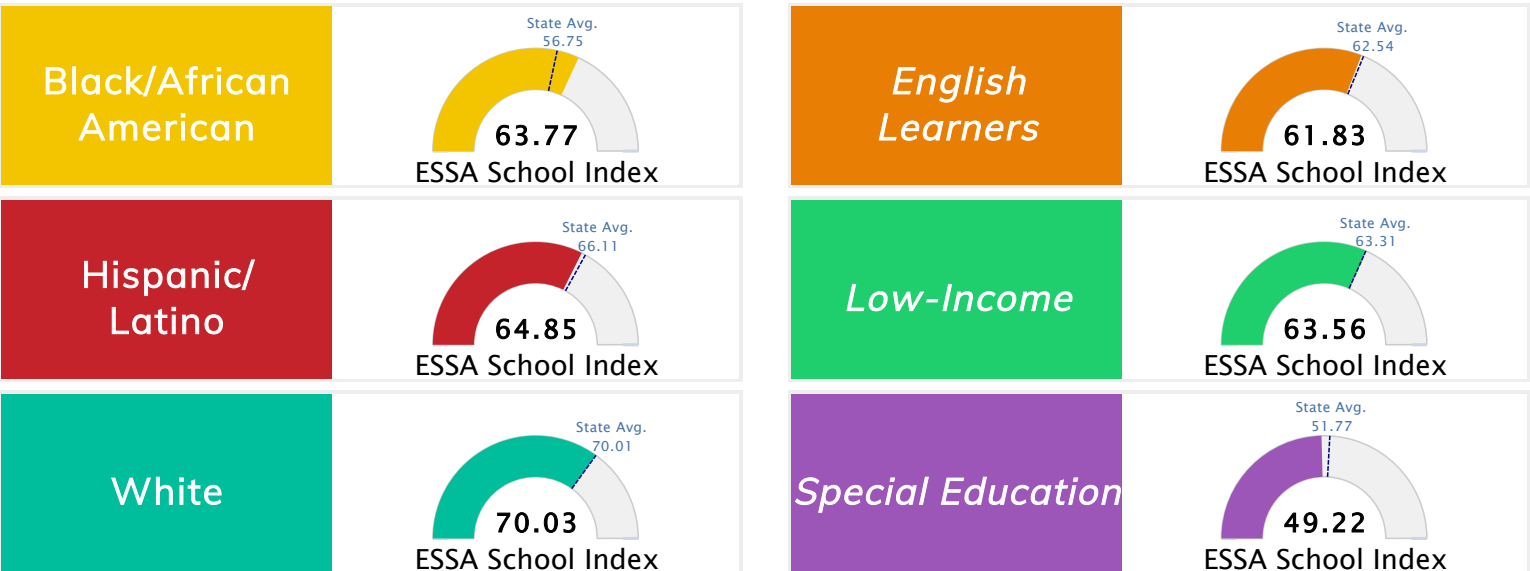

Note: Full color represents score

Prepared by the Arkansas Department of Education