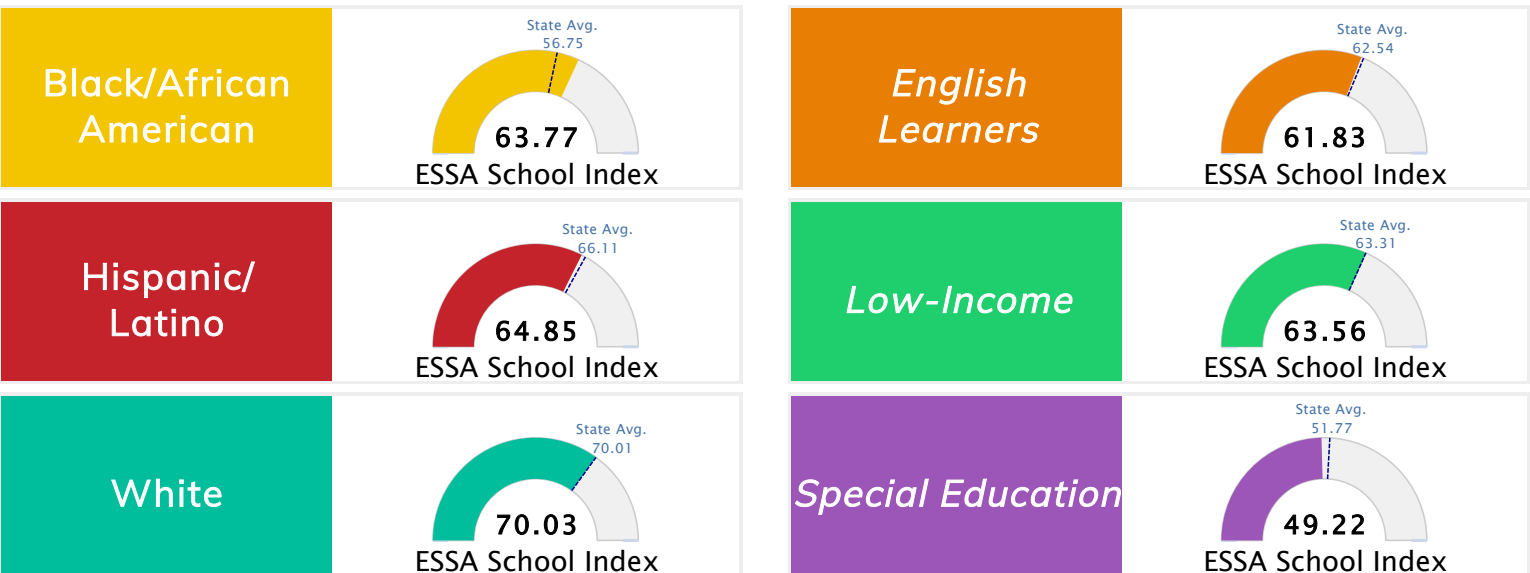

Note: Full color represents score

Prepared by the Arkansas Department of Education