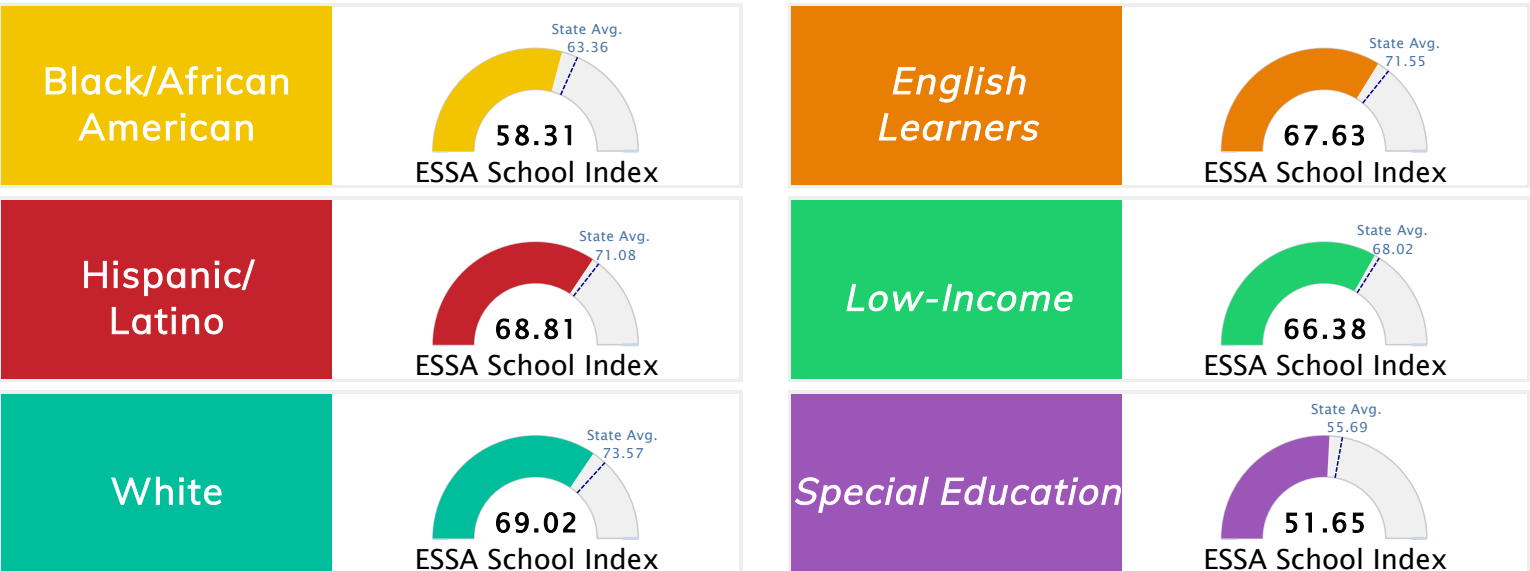

Note: Full color represents score

Prepared by the Arkansas Department of Education