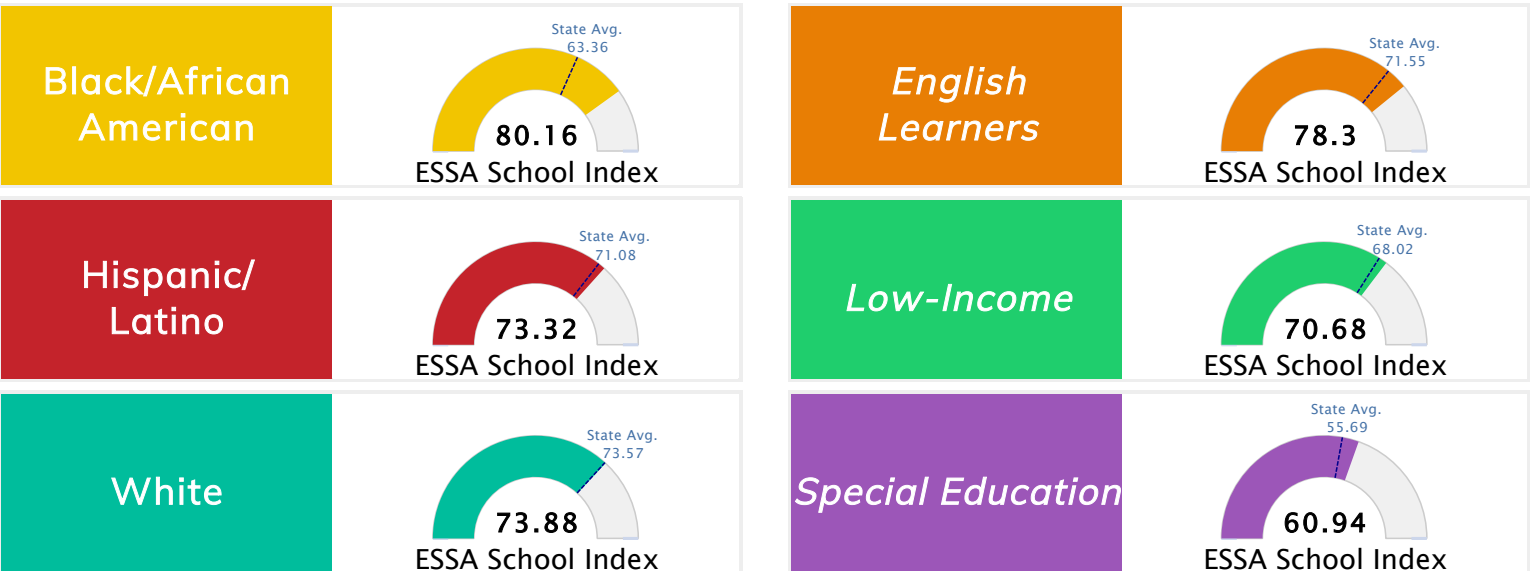

Note: Full color represents score

Prepared by the Arkansas Department of Education