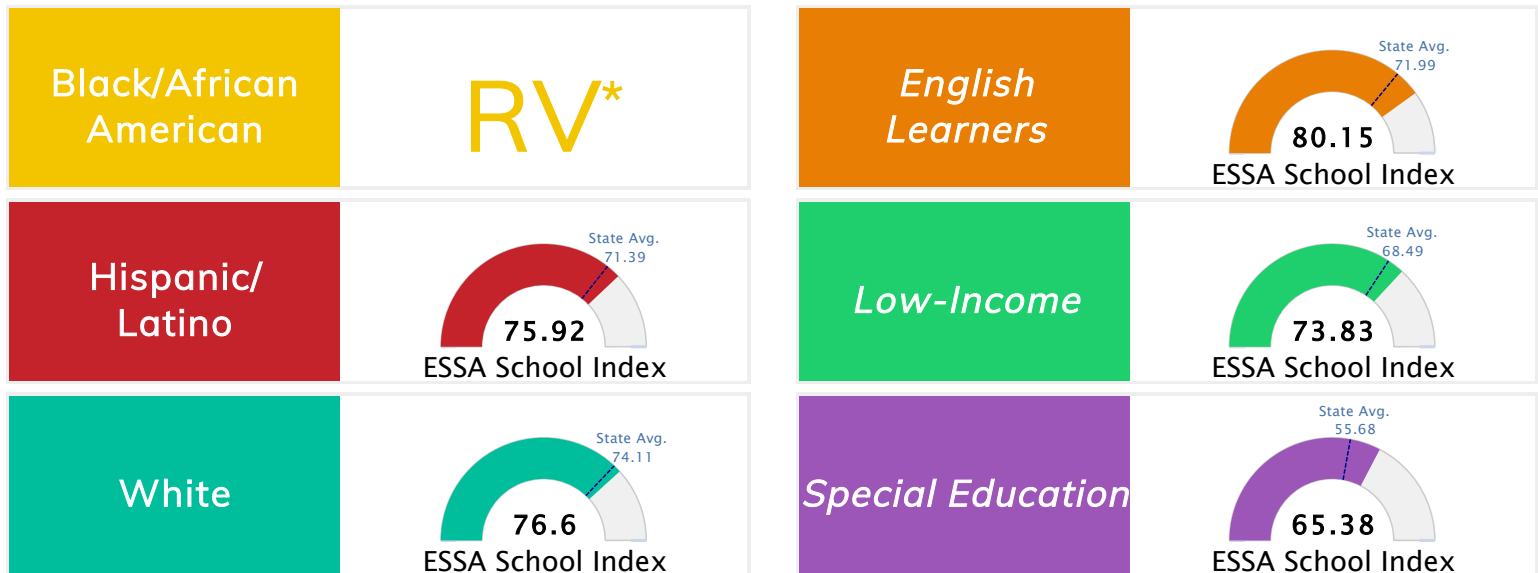

Note: Full color represents score

*RV = Restricted Value for sub-pops size < 10

Prepared by the Arkansas Department of Education