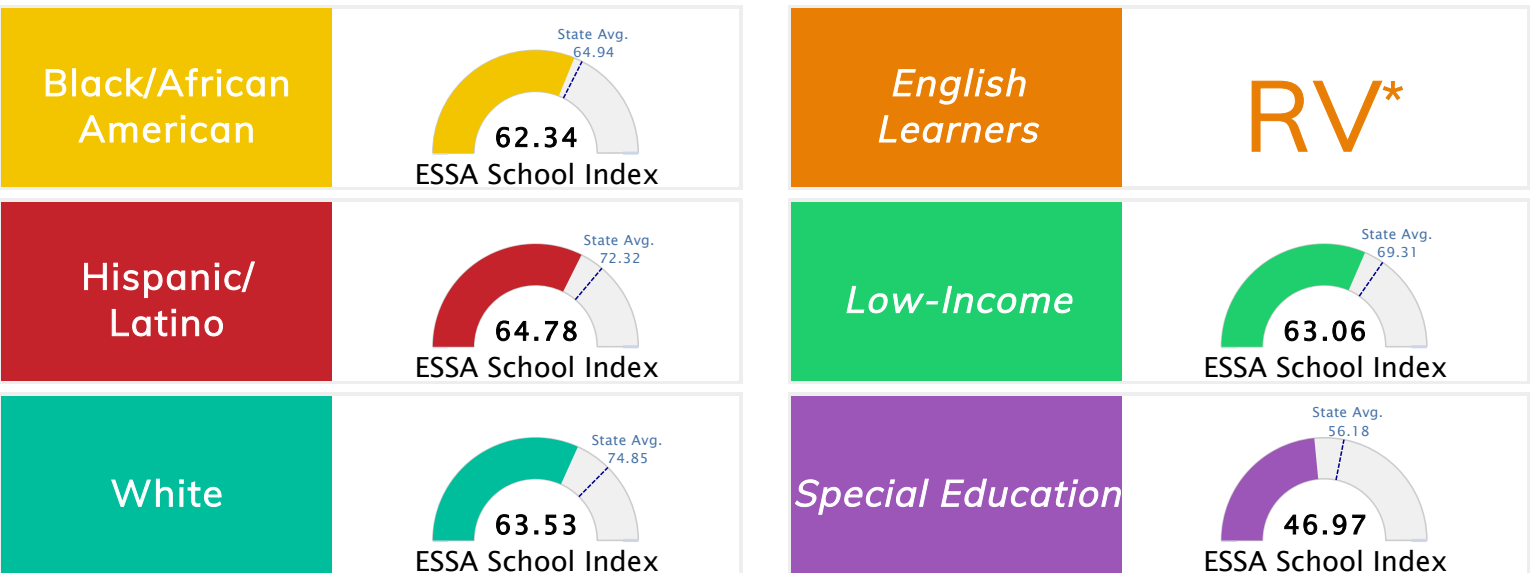

Note: Full color represents score

*RV = Restricted Value for sub-pops size < 10

Prepared by the Arkansas Department of Education