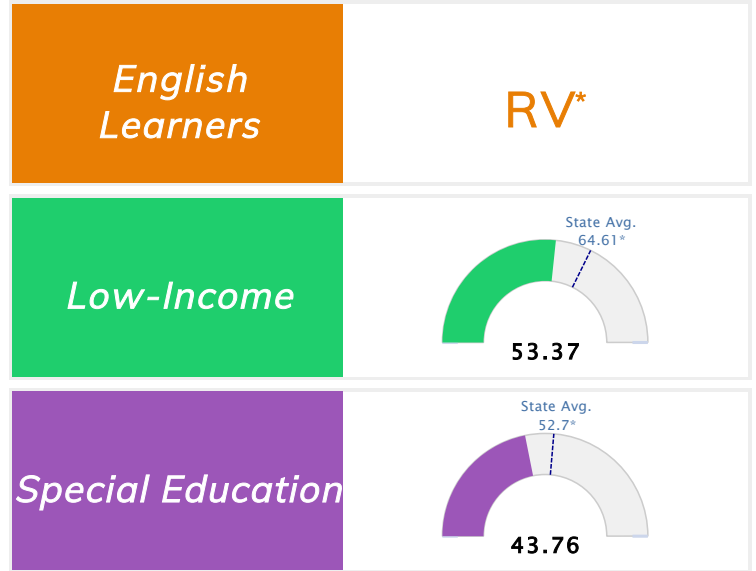

ELA % Tested	Math % Tested		ELA % Tested	Math % Tested
All Students	100.00%	100.00%			
Black / African American	100.00%	100.00%	English Learners	RV***	RV***
Hispanic / Latino	100.00%	100.00%	Economically Disadvantaged	100.00%	100.00%
White	100.00%	100.00%	Students with Disabilities	100.00%	100.00%

***RV = Restricted Value for sub-pops size < 10

Prepared by the Arkansas Department of Education: Division of Elementary and Secondary Education