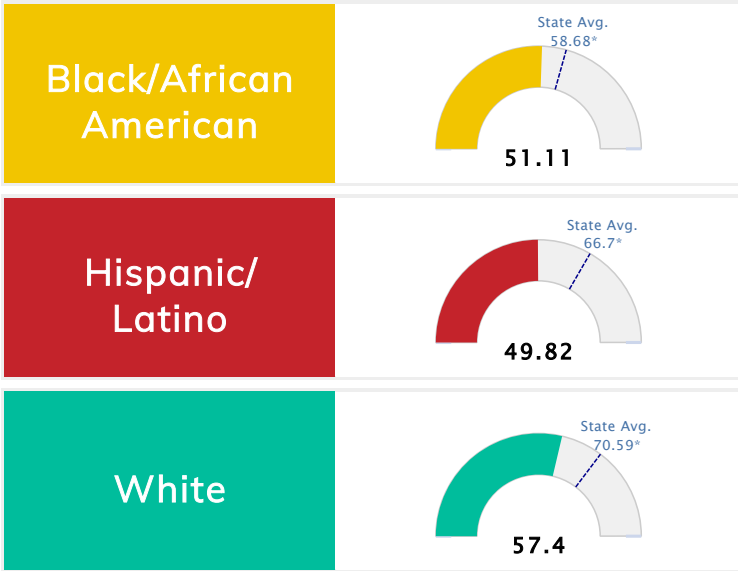

ELA % Tested	Math % Tested		ELA % Tested	Math % Tested
All Students	100.00%	100.00%			
Black / African American	100.00%	100.00%	English Learners	RV***	RV***
Hispanic / Latino	100.00%	100.00%	Economically Disadvantaged	100.00%	100.00%
White	100.00%	100.00%	Students with Disabilities	100.00%	100.00%

***RV = Restricted Value for sub-pops size < 10

Prepared by the Arkansas Department of Education: Division of Elementary and Secondary Education