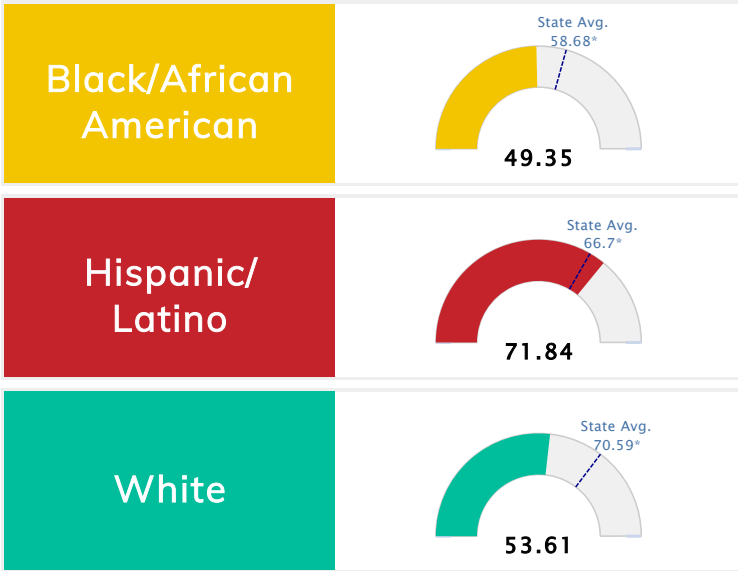

ELA % Tested	Math % Tested		ELA % Tested	Math % Tested
All Students	98.79%	98.79%			
Black / African American	99.15%	99.15%	English Learners	RV***	RV***
Hispanic / Latino	100.00%	100.00%	Economically Disadvantaged	98.79%	98.79%
White	66.67%	66.67%	Students with Disabilities	97.06%	97.06%

***RV = Restricted Value for sub-pops size < 10

Prepared by the Arkansas Department of Education: Division of Elementary and Secondary Education