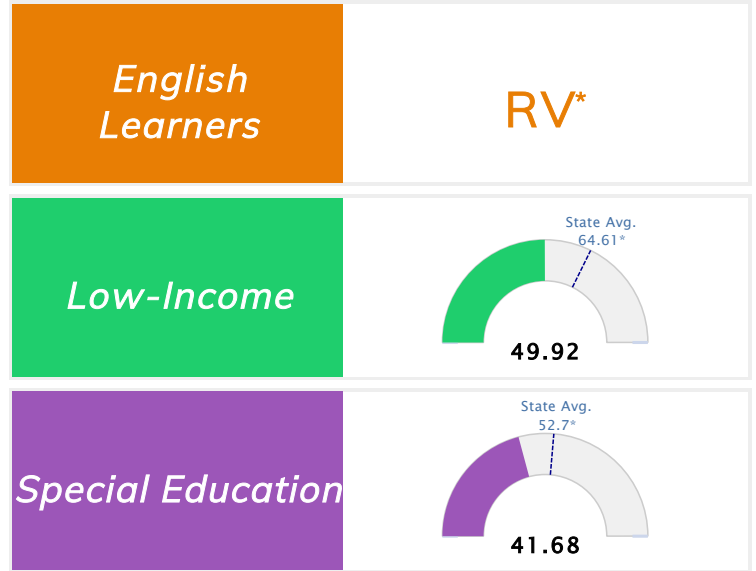

ELA % Tested	Math % Tested		ELA % Tested	Math % Tested
All Students	98.79%	98.79%			
Black / African American	99.15%	99.15%	English Learners	RV***	RV***
Hispanic / Latino	100.00%	100.00%	Economically Disadvantaged	98.79%	98.79%
White	66.67%	66.67%	Students with Disabilities	97.06%	97.06%

***RV = Restricted Value for sub-pops size < 10

Prepared by the Arkansas Department of Education: Division of Elementary and Secondary Education