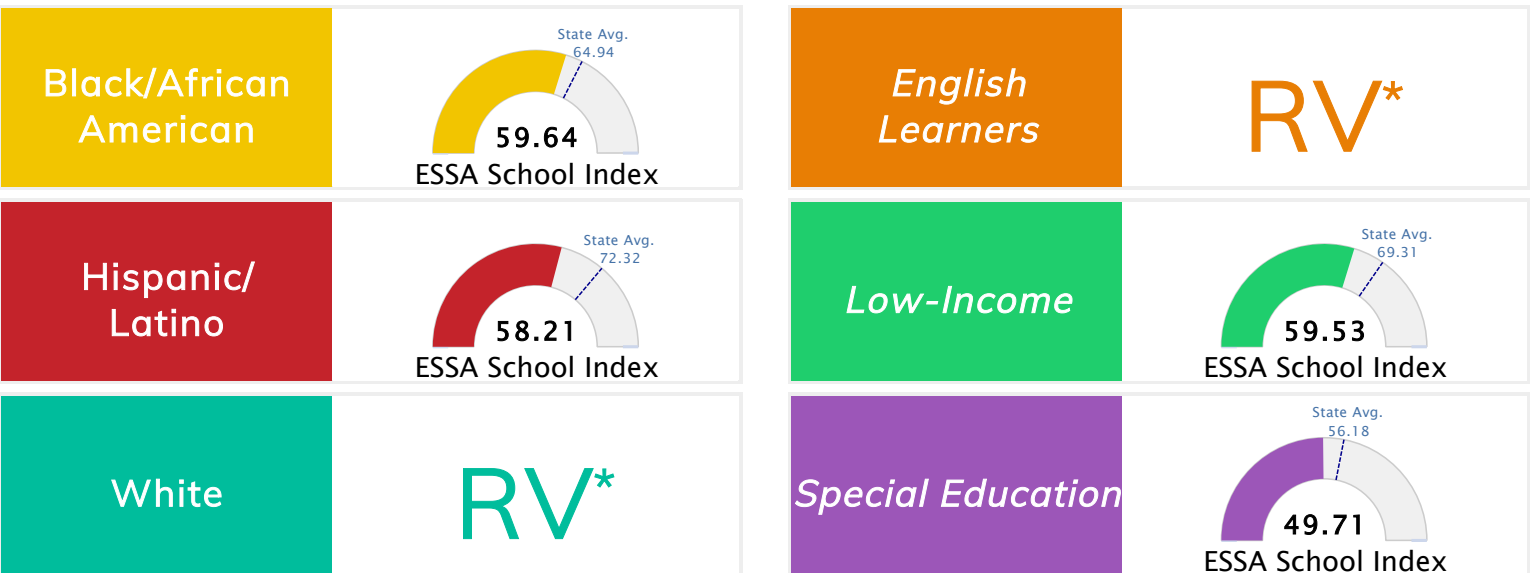

Note: Full color represents score

*RV = Restricted Value for sub-pops size < 10

Prepared by the Arkansas Department of Education