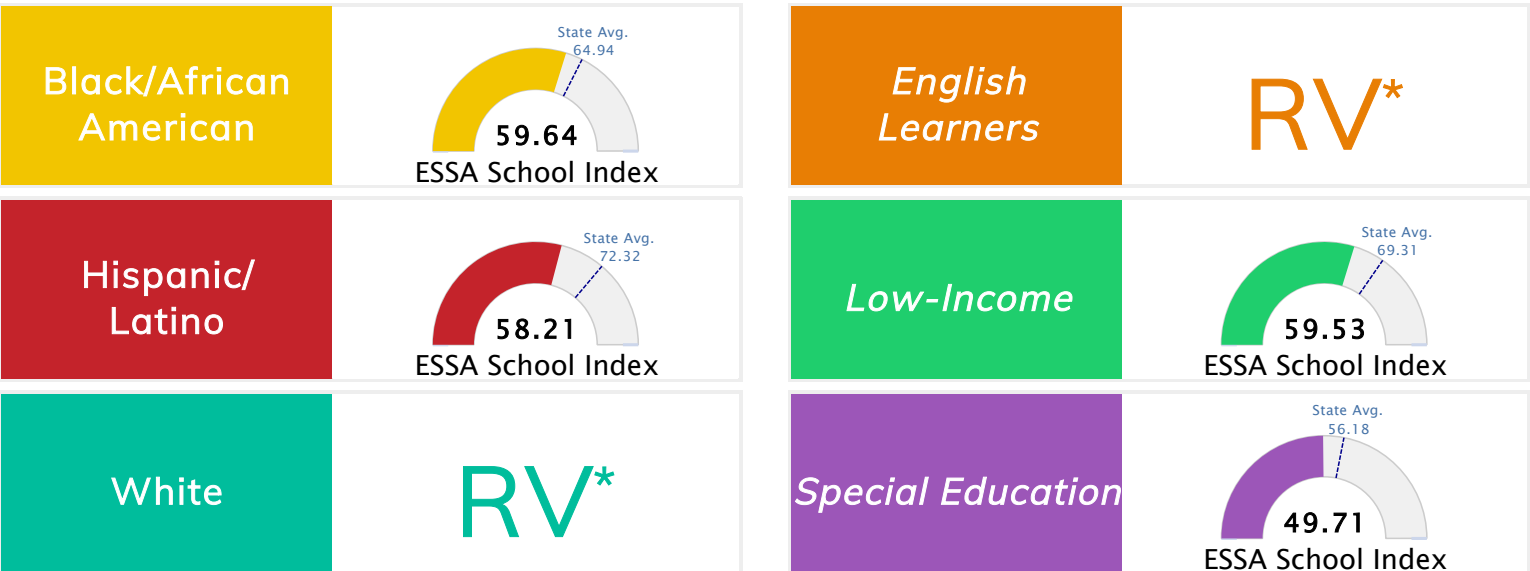

Note: Full color represents score

*RV = Restricted Value for sub-pops size < 10

Prepared by the Arkansas Department of Education