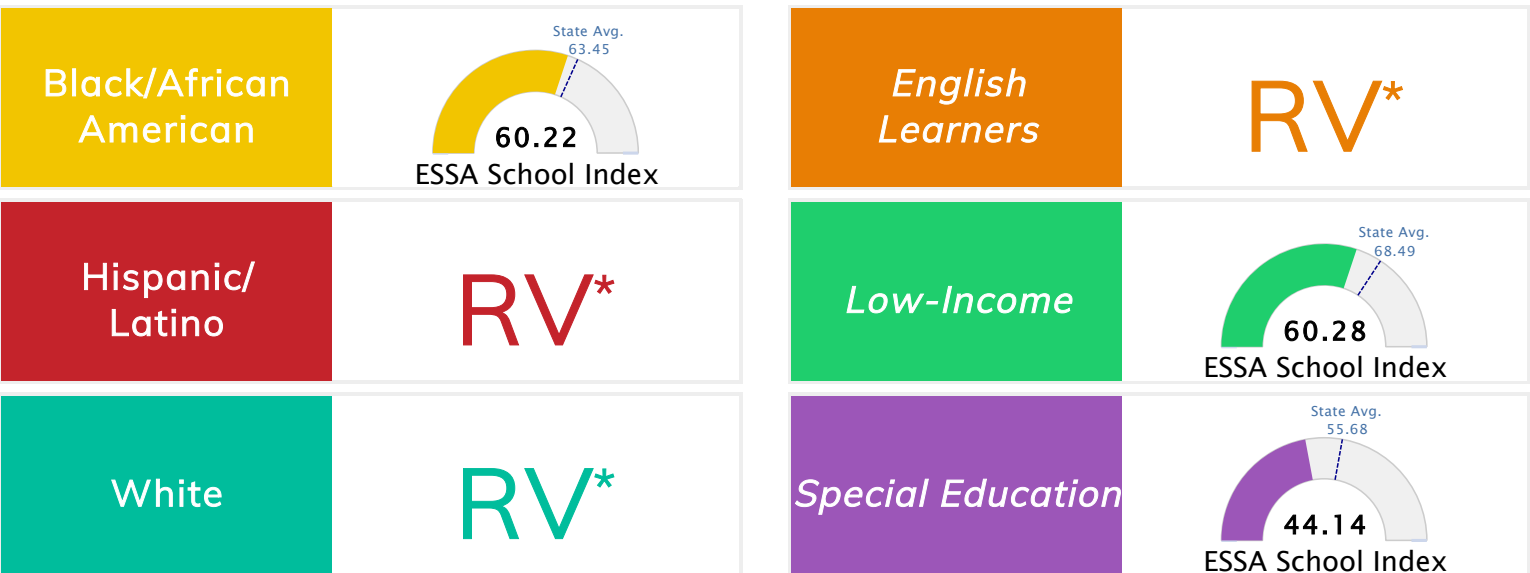

Note: Full color represents score

*RV = Restricted Value for sub-pops size < 10

Prepared by the Arkansas Department of Education