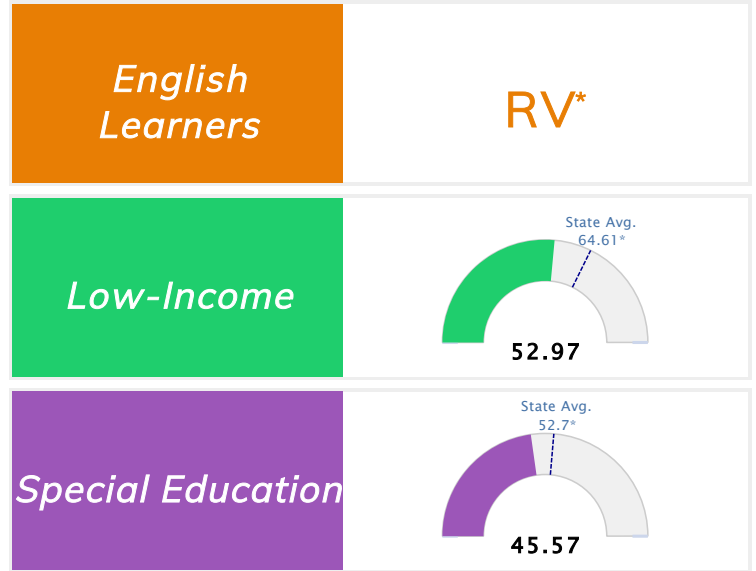

ELA % Tested	Math % Tested		ELA % Tested	Math % Tested
All Students	99.20%	98.80%			
Black / African American	99.59%	99.18%	English Learners	RV***	RV***
Hispanic / Latino	RV***	RV***	Economically Disadvantaged	99.20%	98.80%
White	RV***	RV***	Students with Disabilities	97.06%	97.06%

***RV = Restricted Value for sub-pops size < 10

Prepared by the Arkansas Department of Education: Division of Elementary and Secondary Education