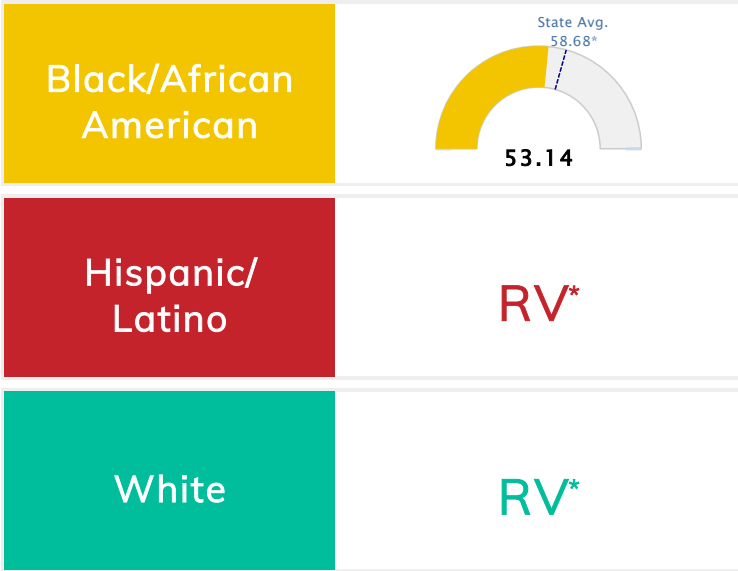

ELA % Tested	Math % Tested		ELA % Tested	Math % Tested
All Students	99.20%	98.80%			
Black / African American	99.59%	99.18%	English Learners	RV***	RV***
Hispanic / Latino	RV***	RV***	Economically Disadvantaged	99.20%	98.80%
White	RV***	RV***	Students with Disabilities	97.06%	97.06%

***RV = Restricted Value for sub-pops size < 10

Prepared by the Arkansas Department of Education: Division of Elementary and Secondary Education