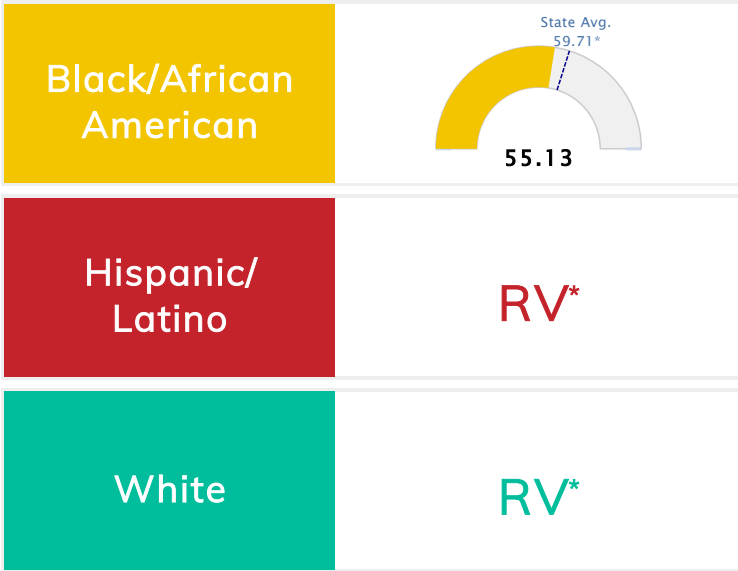

ELA % Tested	Math % Tested		ELA % Tested	Math % Tested
All Students	99.20%	99.20%			
Black / African American	99.18%	99.18%	English Learners	RV***	RV***
Hispanic / Latino	RV***	RV***	Economically Disadvantaged	99.20%	99.20%
White	RV***	RV***	Students with Disabilities	100.00%	100.00%

***RV = Restricted Value for sub-pops size < 10

Prepared by the Arkansas Department of Education: Division of Elementary and Secondary Education