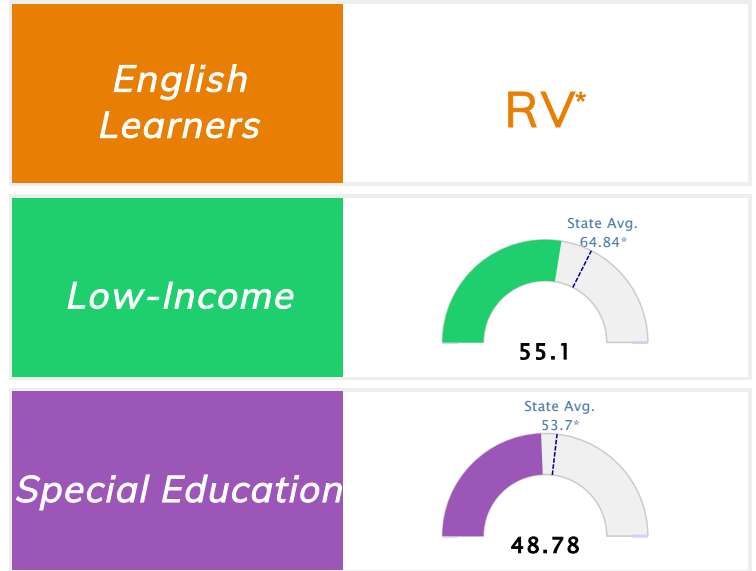

ELA % Tested	Math % Tested		ELA % Tested	Math % Tested
All Students	99.20%	99.20%			
Black / African American	99.18%	99.18%	English Learners	RV***	RV***
Hispanic / Latino	RV***	RV***	Economically Disadvantaged	99.20%	99.20%
White	RV***	RV***	Students with Disabilities	100.00%	100.00%

***RV = Restricted Value for sub-pops size < 10

Prepared by the Arkansas Department of Education: Division of Elementary and Secondary Education