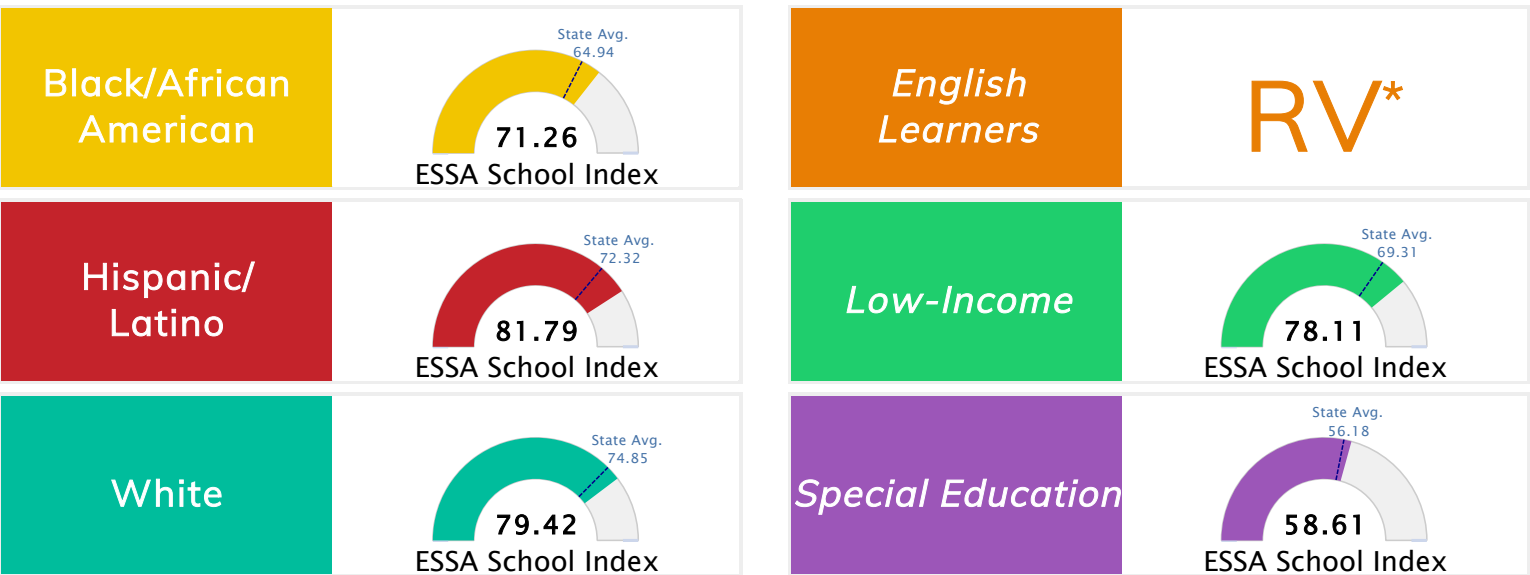

Note: Full color represents score

*RV = Restricted Value for sub-pops size < 10

Prepared by the Arkansas Department of Education