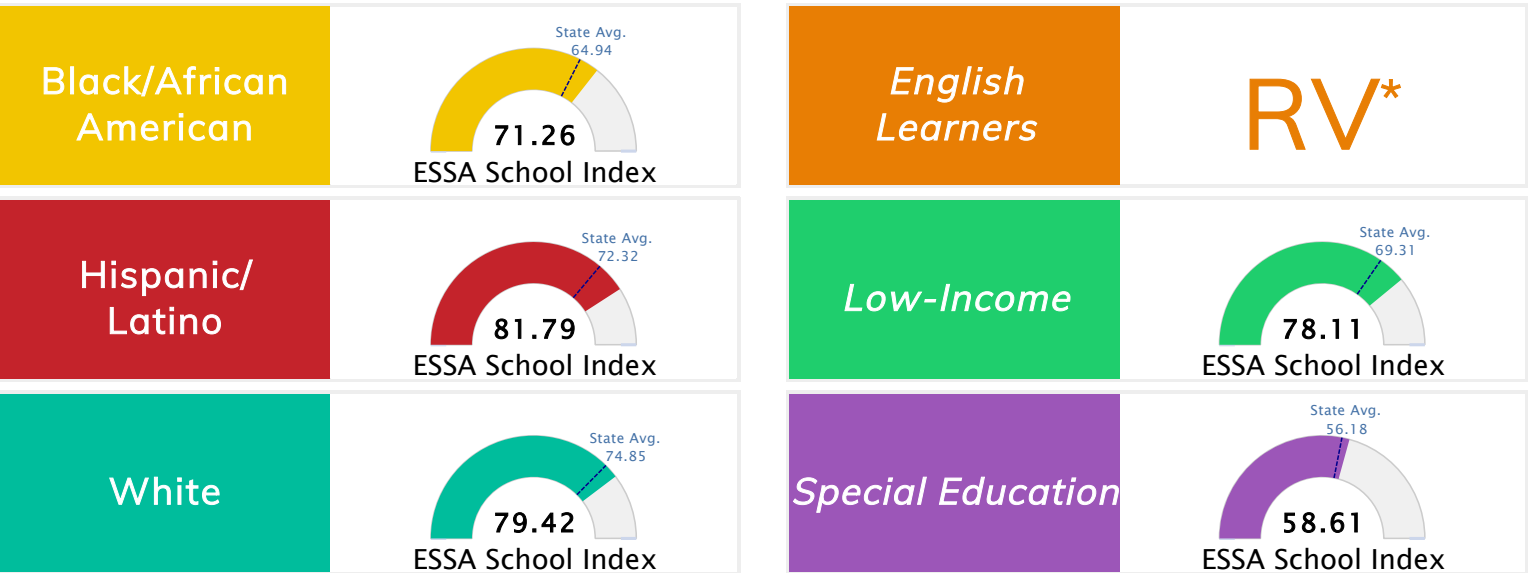

Note: Full color represents score

*RV = Restricted Value for sub-pops size < 10

Prepared by the Arkansas Department of Education