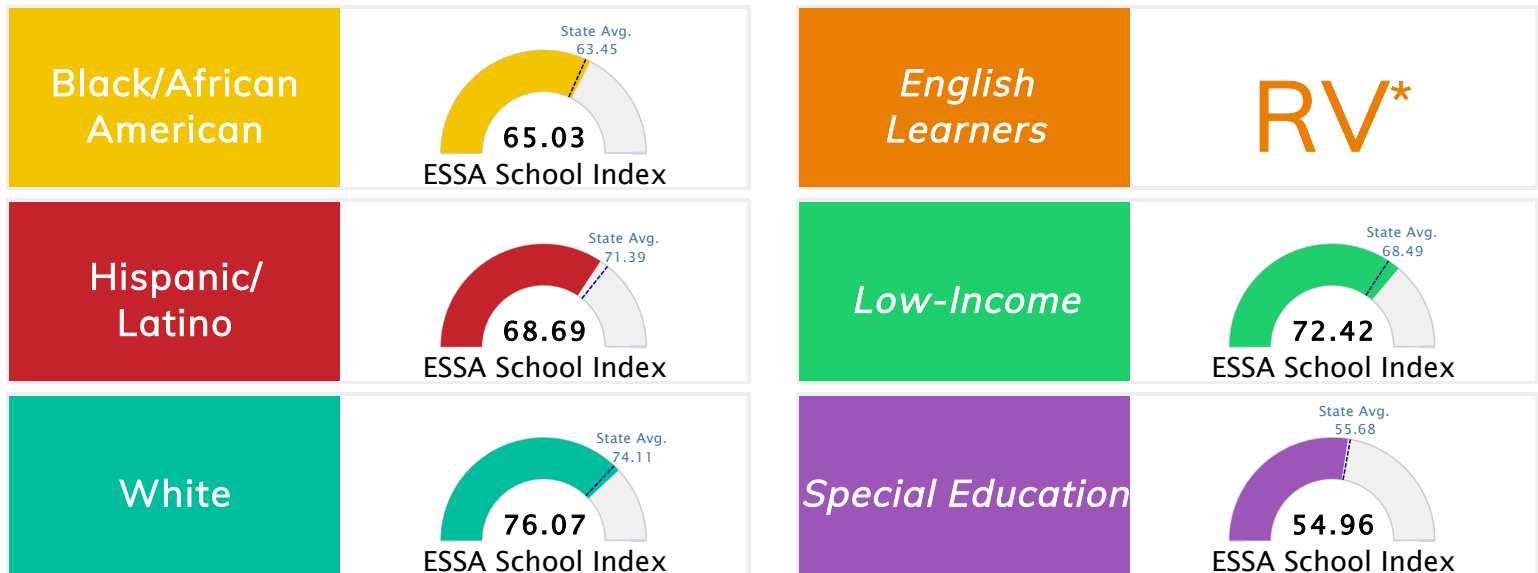

Note: Full color represents score

*RV = Restricted Value for sub-pops size < 10

Prepared by the Arkansas Department of Education