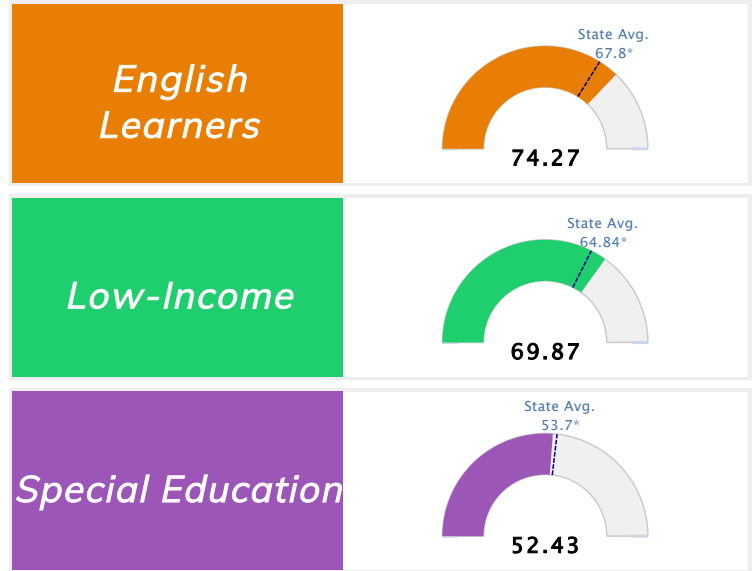

ELA % Tested	Math % Tested		ELA % Tested	Math % Tested
All Students	100.00%	100.00%			
Black / African American	100.00%	100.00%	English Learners	100.00%	100.00%
Hispanic / Latino	100.00%	100.00%	Economically Disadvantaged	100.00%	100.00%
White	100.00%	100.00%	Students with Disabilities	100.00%	100.00%

Prepared by the Arkansas Department of Education: Division of Elementary and Secondary Education