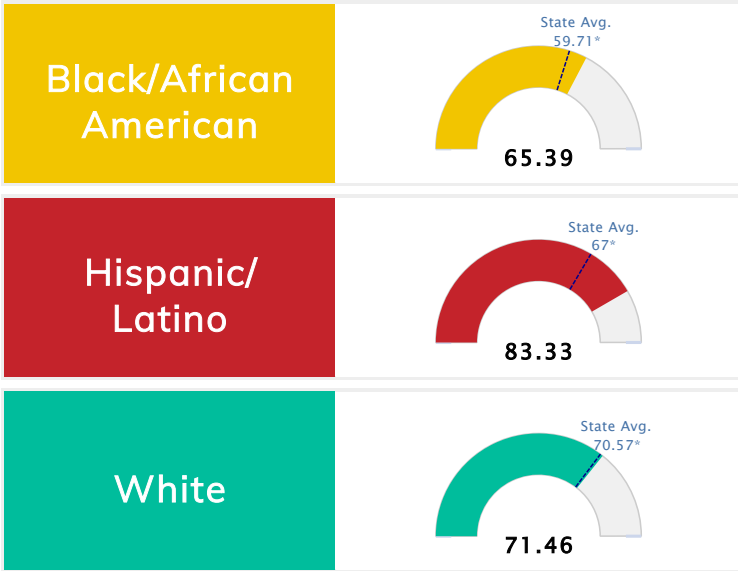

ELA % Tested	Math % Tested		ELA % Tested	Math % Tested
All Students	100.00%	100.00%			
Black / African American	100.00%	100.00%	English Learners	100.00%	100.00%
Hispanic / Latino	100.00%	100.00%	Economically Disadvantaged	100.00%	100.00%
White	100.00%	100.00%	Students with Disabilities	100.00%	100.00%

Prepared by the Arkansas Department of Education: Division of Elementary and Secondary Education