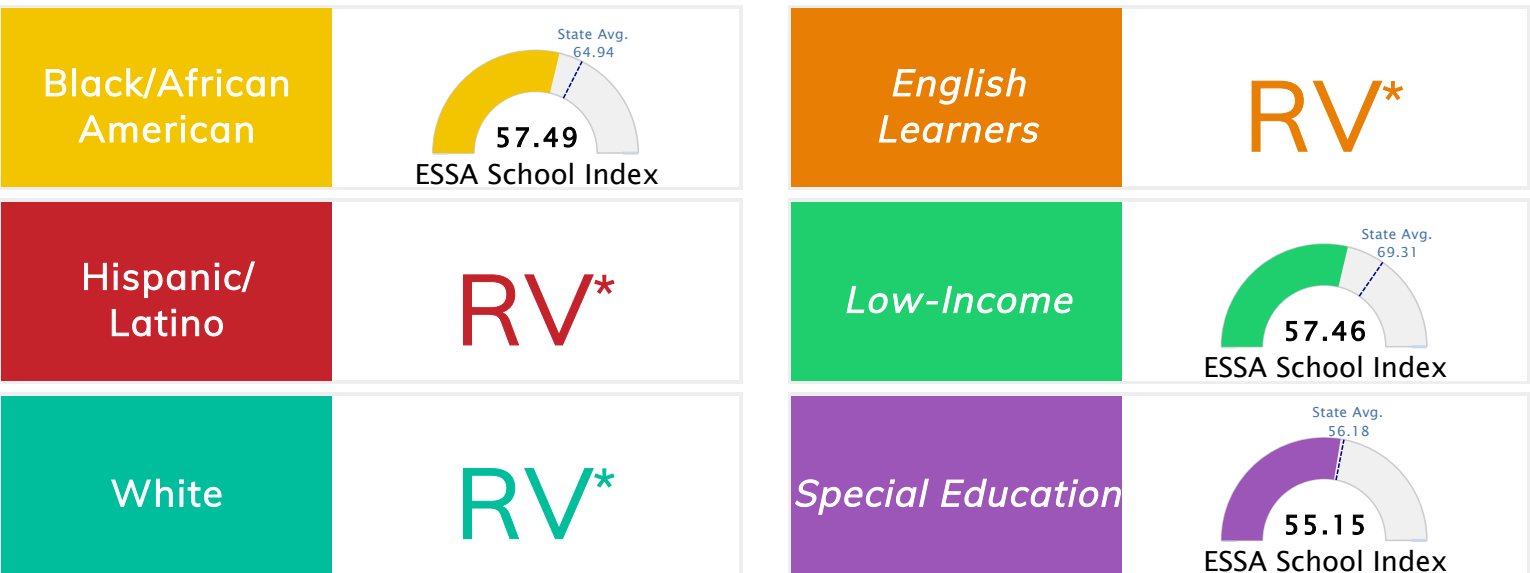

Note: Full color represents score

*RV = Restricted Value for sub-pops size < 10

Prepared by the Arkansas Department of Education