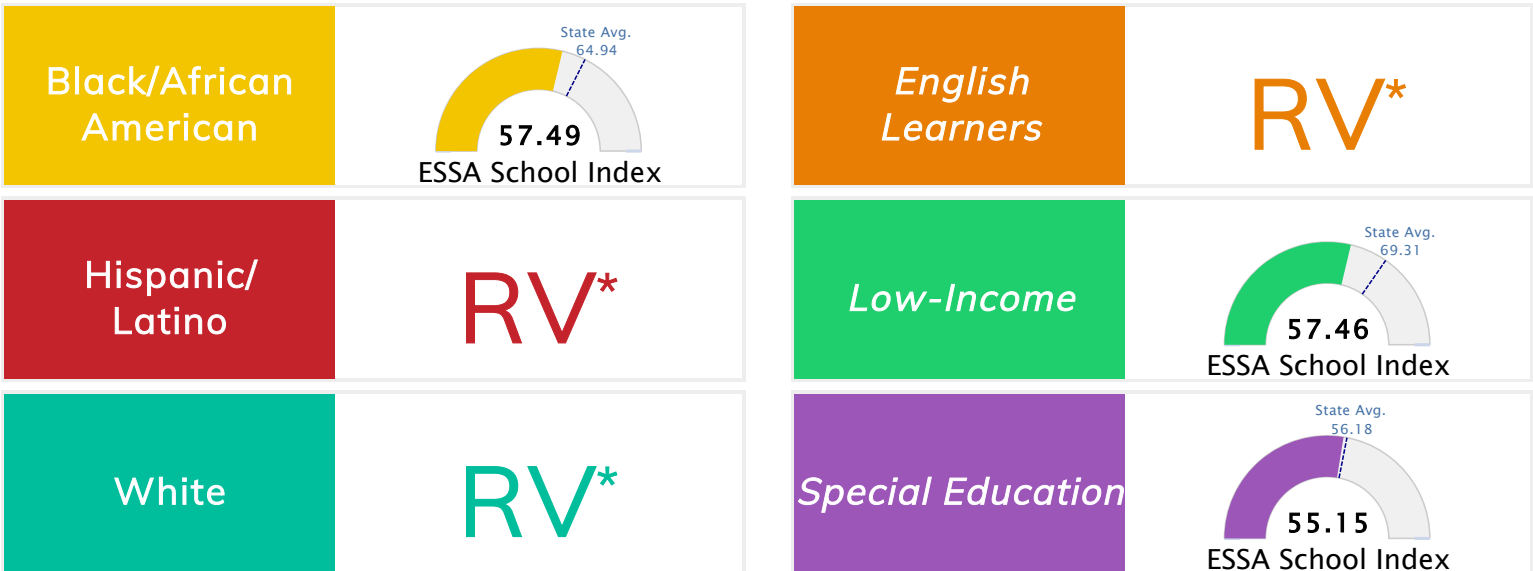

Note: Full color represents score

*RV = Restricted Value for sub-pops size < 10

Prepared by the Arkansas Department of Education