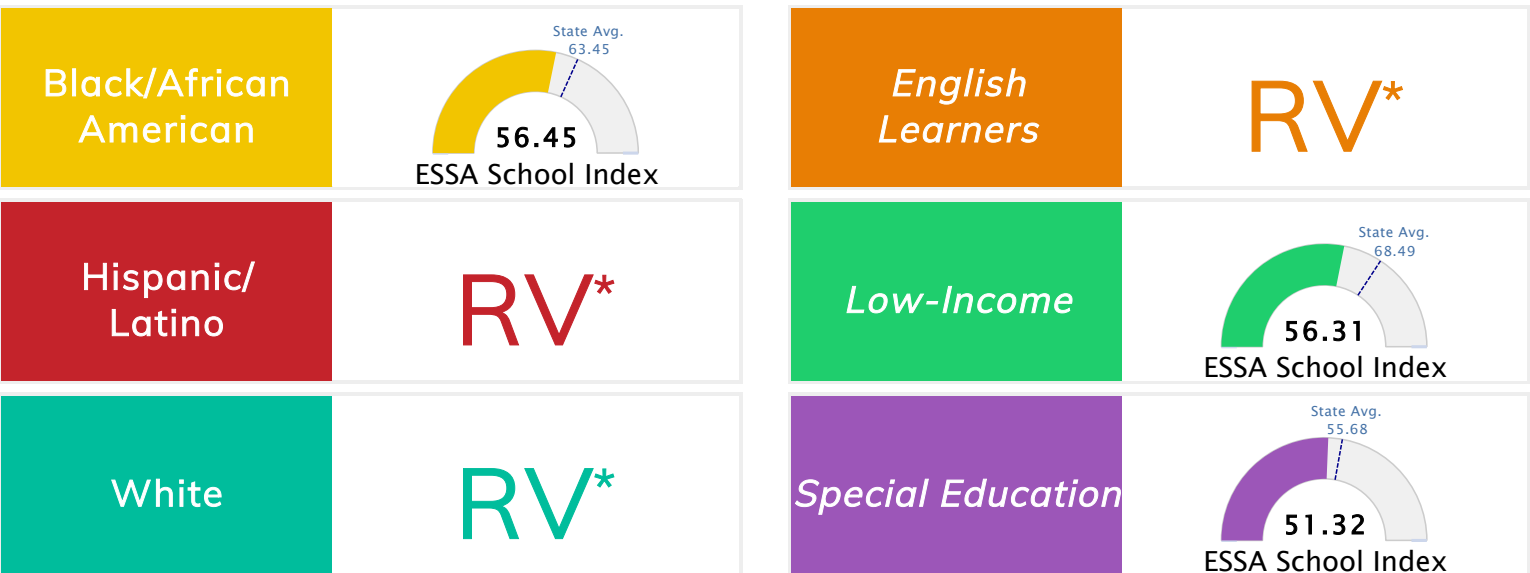

Note: Full color represents score

*RV = Restricted Value for sub-pops size < 10

Prepared by the Arkansas Department of Education