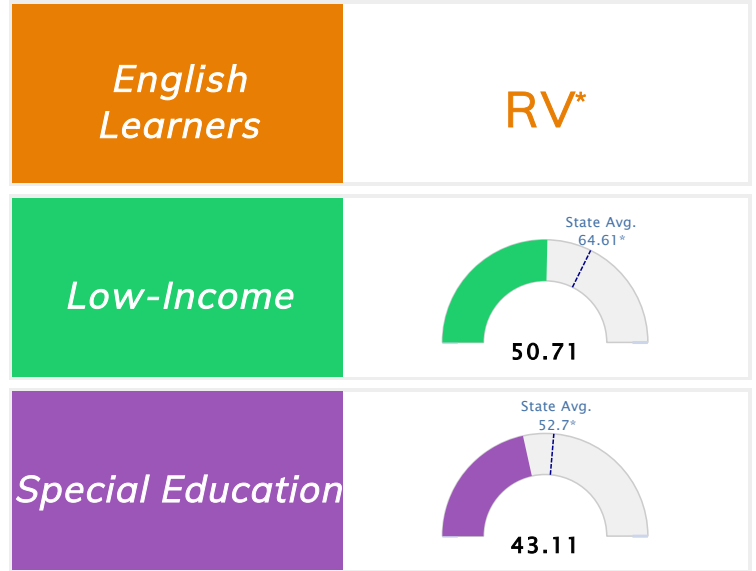

ELA % Tested	Math % Tested		ELA % Tested	Math % Tested
All Students	98.73%	98.73%			
Black / African American	98.68%	98.68%	English Learners	RV***	RV***
Hispanic / Latino	RV***	RV***	Economically Disadvantaged	98.73%	98.73%
White	RV***	RV***	Students with Disabilities	100.00%	100.00%

***RV = Restricted Value for sub-pops size < 10

Prepared by the Arkansas Department of Education: Division of Elementary and Secondary Education