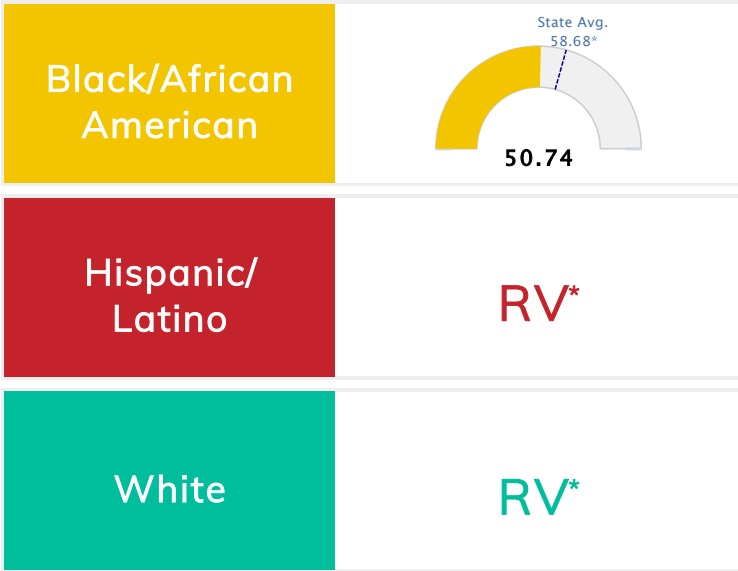

ELA % Tested	Math % Tested		ELA % Tested	Math % Tested
All Students	98.73%	98.73%			
Black / African American	98.68%	98.68%	English Learners	RV***	RV***
Hispanic / Latino	RV***	RV***	Economically Disadvantaged	98.73%	98.73%
White	RV***	RV***	Students with Disabilities	100.00%	100.00%

***RV = Restricted Value for sub-pops size < 10

Prepared by the Arkansas Department of Education: Division of Elementary and Secondary Education