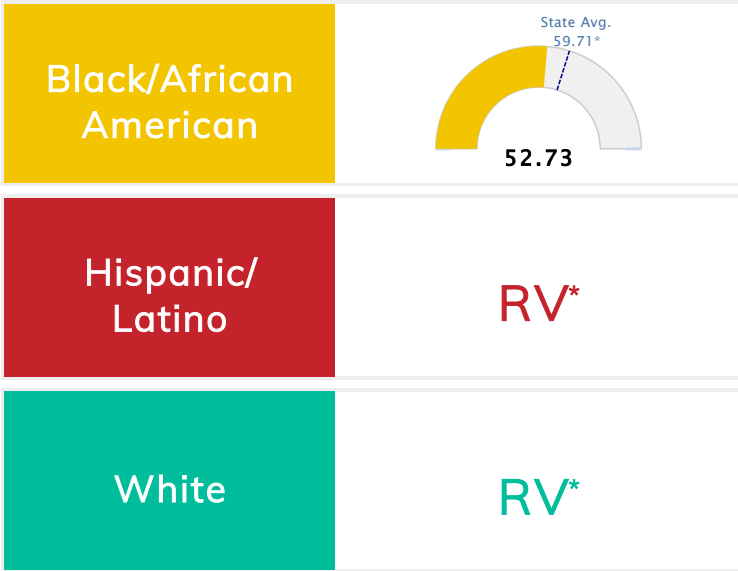

ELA % Tested	Math % Tested		ELA % Tested	Math % Tested
All Students	100.00%	100.00%			
Black / African American	100.00%	100.00%	English Learners	RV***	RV***
Hispanic / Latino	RV***	RV***	Economically Disadvantaged	100.00%	100.00%
White	RV***	RV***	Students with Disabilities	100.00%	100.00%

***RV = Restricted Value for sub-pops size < 10

Prepared by the Arkansas Department of Education: Division of Elementary and Secondary Education