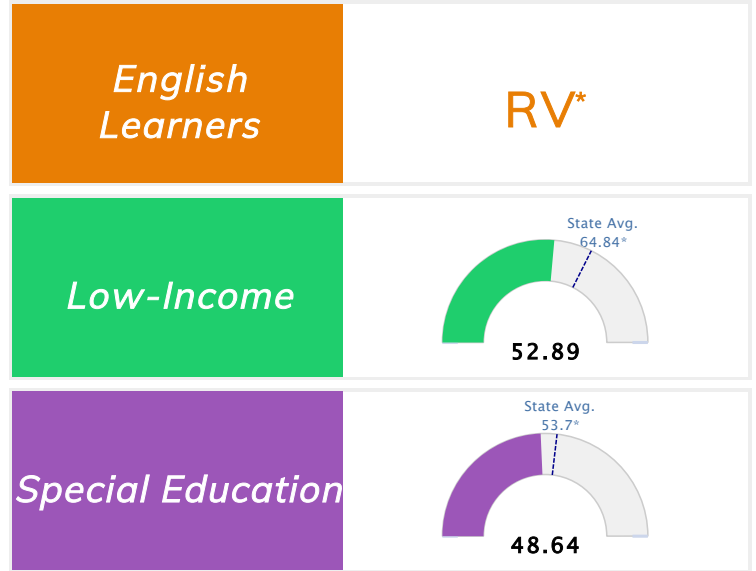

ELA % Tested	Math % Tested		ELA % Tested	Math % Tested
All Students	100.00%	100.00%			
Black / African American	100.00%	100.00%	English Learners	RV***	RV***
Hispanic / Latino	RV***	RV***	Economically Disadvantaged	100.00%	100.00%
White	RV***	RV***	Students with Disabilities	100.00%	100.00%

***RV = Restricted Value for sub-pops size < 10

Prepared by the Arkansas Department of Education: Division of Elementary and Secondary Education