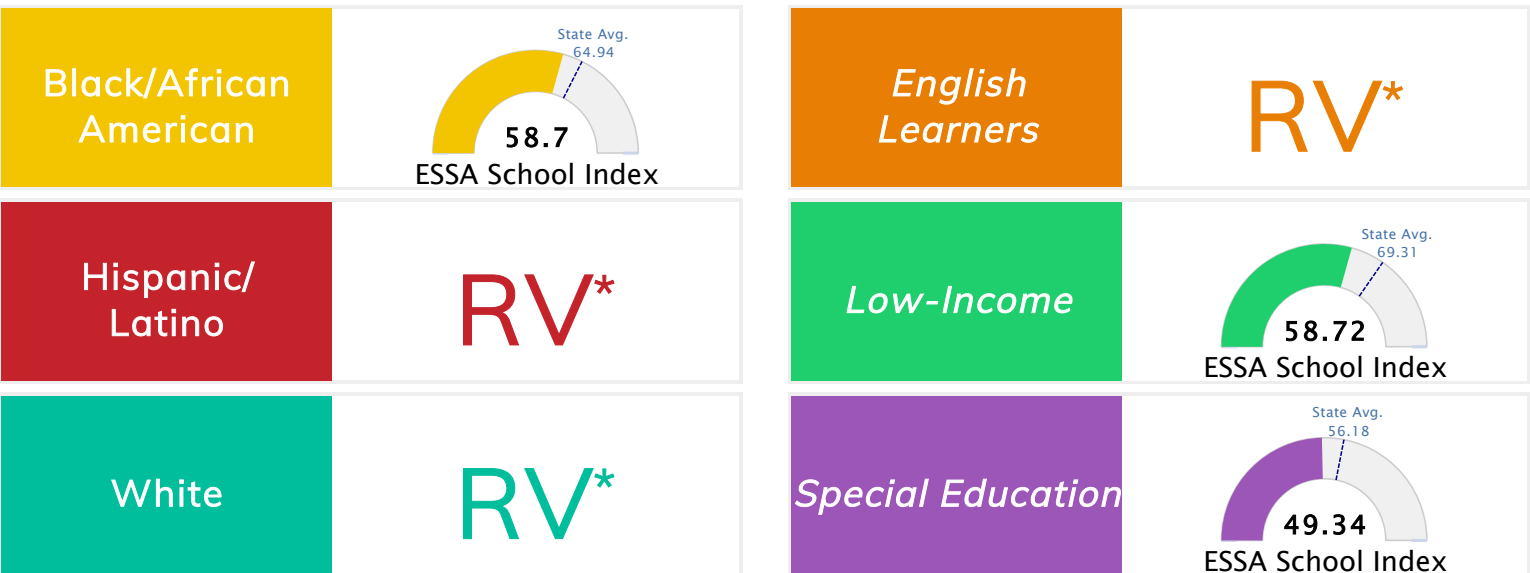

Note: Full color represents score

*RV = Restricted Value for sub-pops size < 10

Prepared by the Arkansas Department of Education