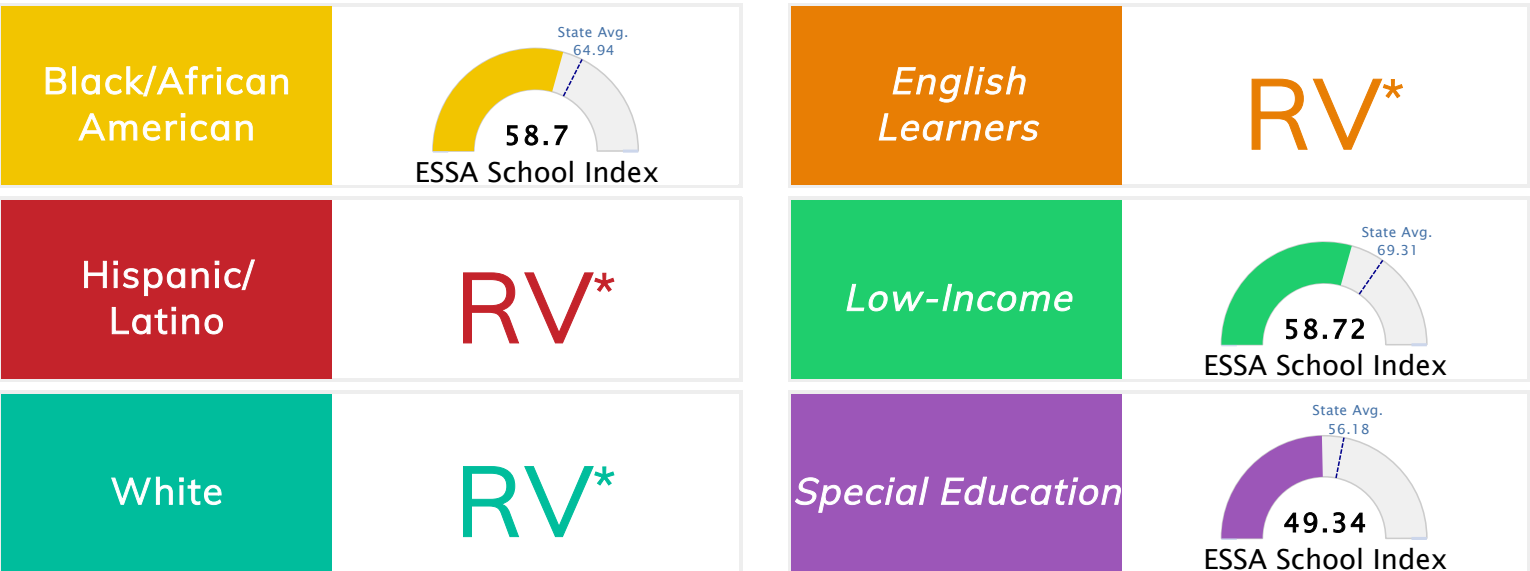

Note: Full color represents score

*RV = Restricted Value for sub-pops size < 10

Prepared by the Arkansas Department of Education