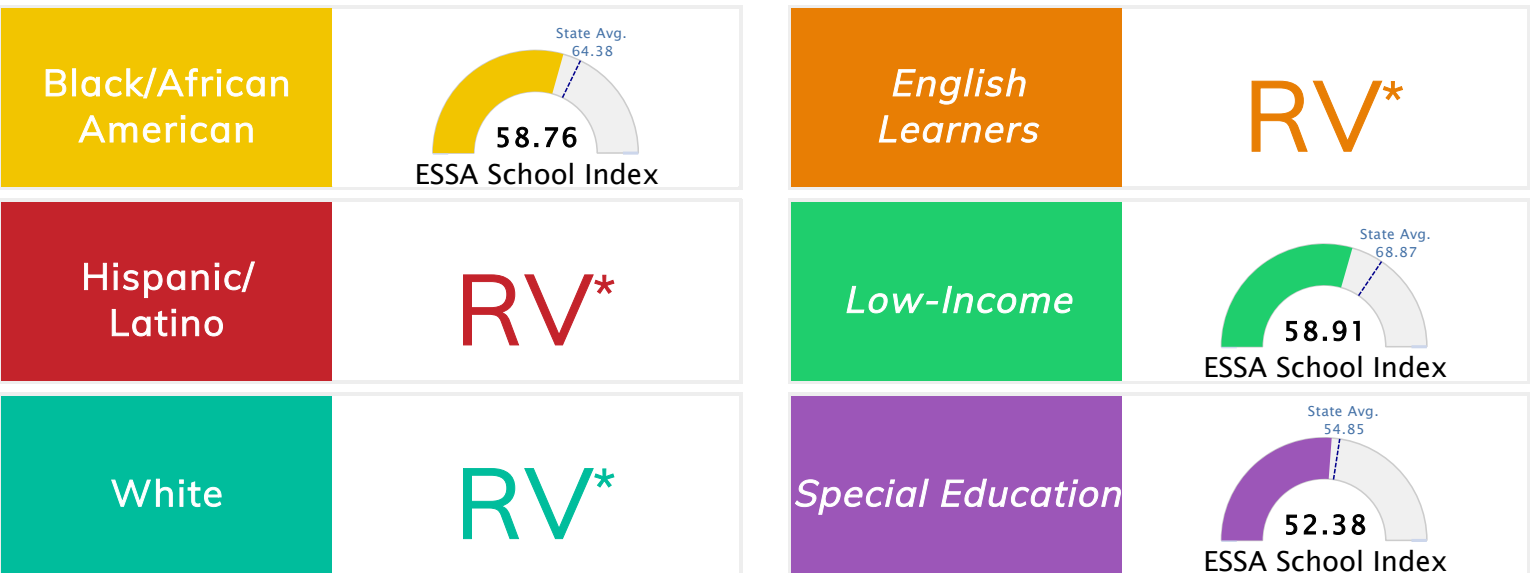

Note: Full color represents score

*RV = Restricted Value for sub-pops size < 10

Prepared by the Arkansas Department of Education