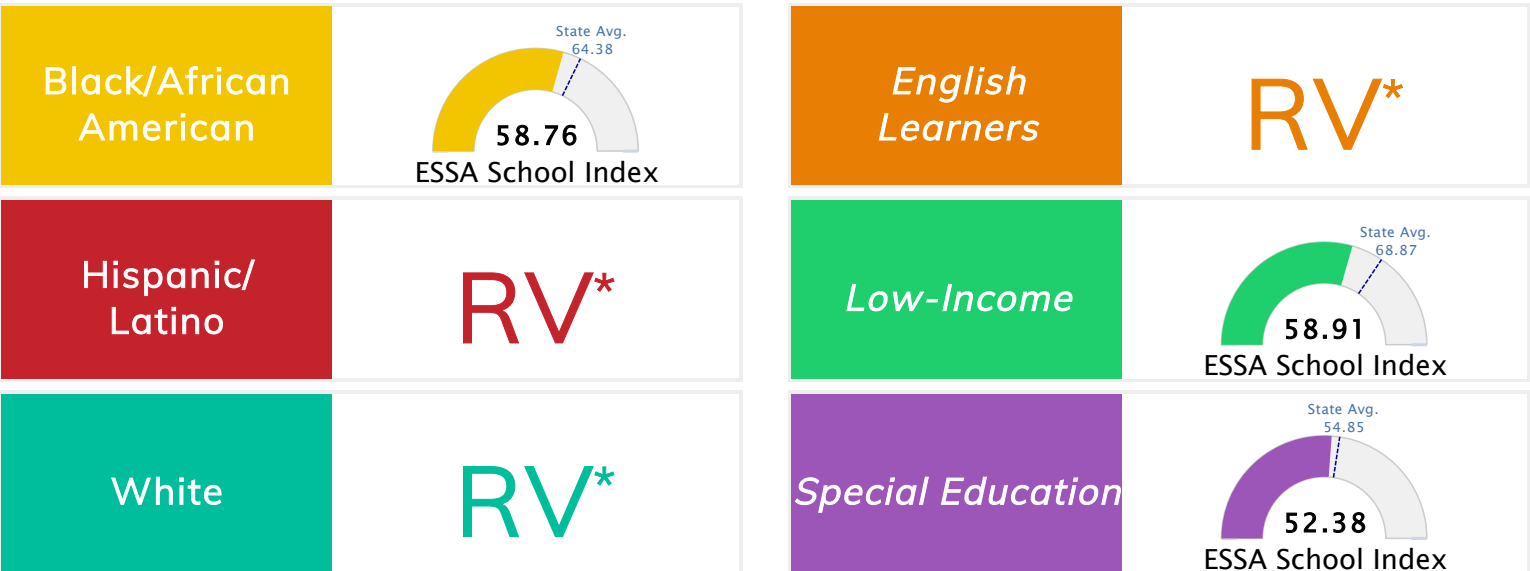

Note: Full color represents score

*RV = Restricted Value for sub-pops size < 10

Prepared by the Arkansas Department of Education