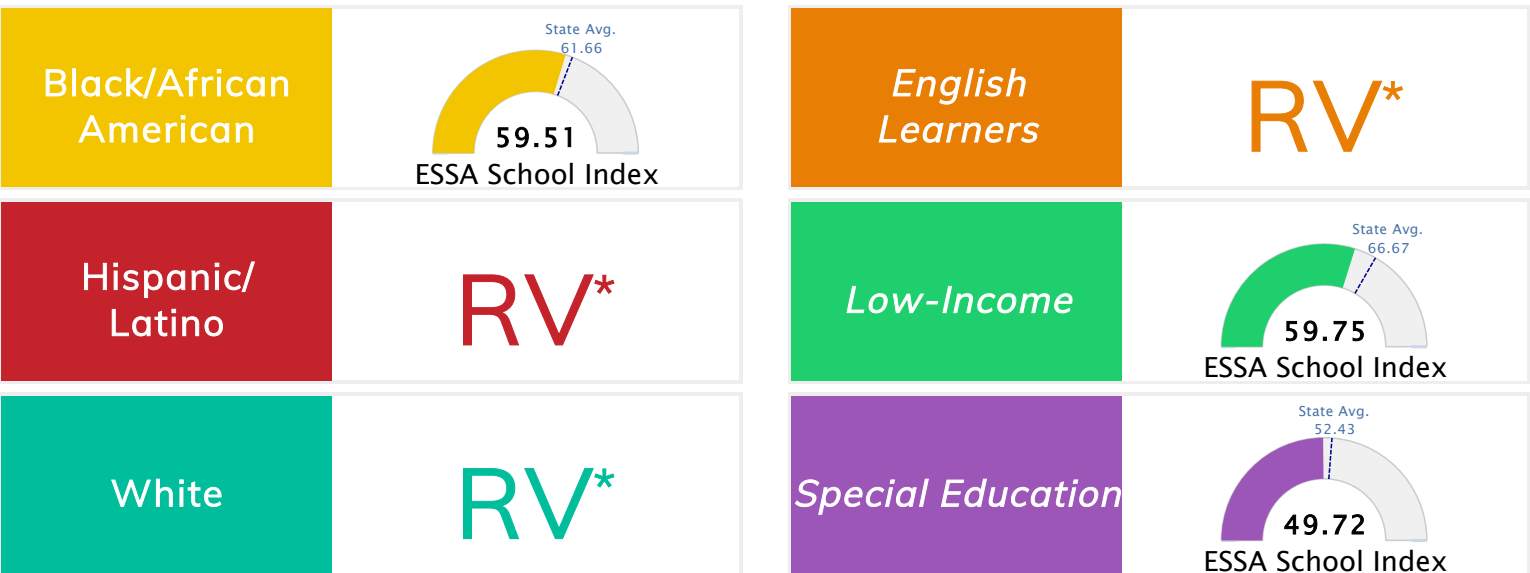

Note: Full color represents score

*RV = Restricted Value for sub-pops size < 10

Prepared by the Arkansas Department of Education