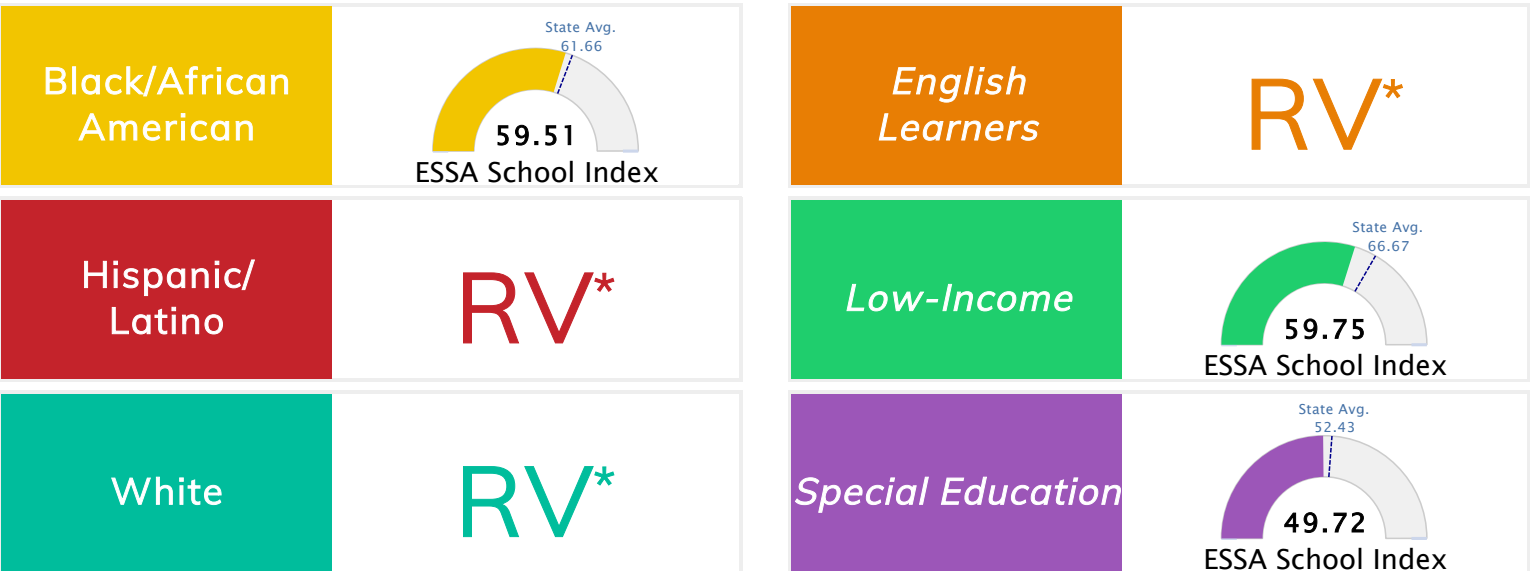

Note: Full color represents score

*RV = Restricted Value for sub-pops size < 10

Prepared by the Arkansas Department of Education