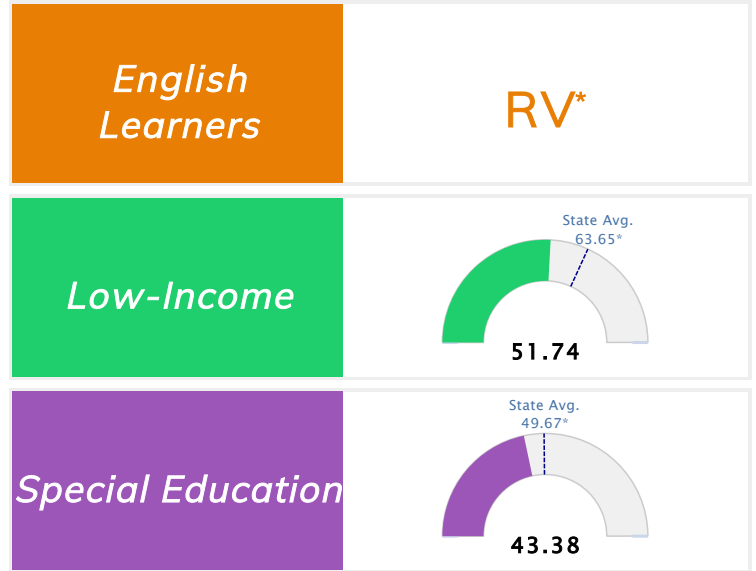

ELA % Tested	Math % Tested		ELA % Tested	Math % Tested
All Students	94.29%	94.31%			
Black / African American	94.55%	94.57%	English Learners	RV***	RV***
Hispanic / Latino	RV***	RV***	Economically Disadvantaged	94.29%	94.31%
White	RV***	RV***	Students with Disabilities	90.48%	90.48%

***RV = Restricted Value for sub-pops size < 10

Prepared by the Arkansas Department of Education: Division of Elementary and Secondary Education