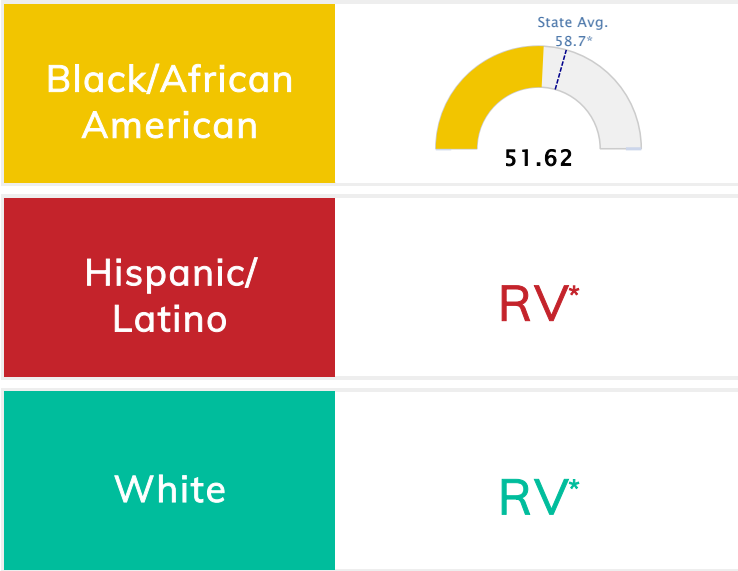

ELA % Tested	Math % Tested		ELA % Tested	Math % Tested
All Students	94.29%	94.31%			
Black / African American	94.55%	94.57%	English Learners	RV***	RV***
Hispanic / Latino	RV***	RV***	Economically Disadvantaged	94.29%	94.31%
White	RV***	RV***	Students with Disabilities	90.48%	90.48%

***RV = Restricted Value for sub-pops size < 10

Prepared by the Arkansas Department of Education: Division of Elementary and Secondary Education