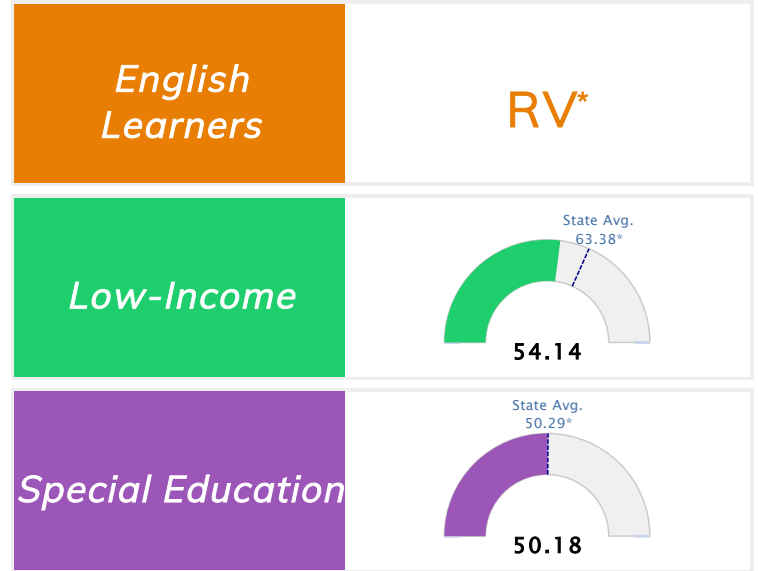

ELA % Tested	Math % Tested		ELA % Tested	Math % Tested
All Students	98.81%	99.21%			
Black / African American	99.59%	100.00%	English Learners	RV***	RV***
Hispanic / Latino	RV***	RV***	Economically Disadvantaged	98.81%	99.21%
White	RV***	RV***	Students with Disabilities	100.00%	100.00%

***RV = Restricted Value for sub-pops size < 10

Prepared by the Arkansas Department of Education: Division of Elementary and Secondary Education