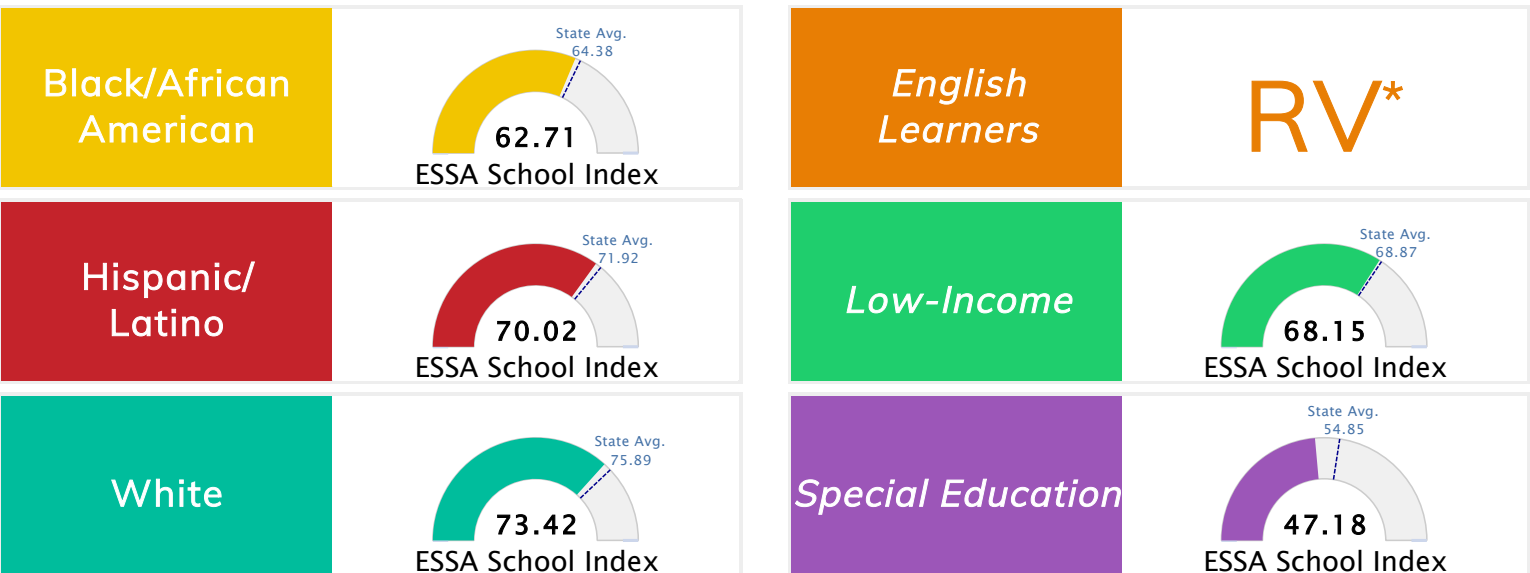

Note: Full color represents score

*RV = Restricted Value for sub-pops size < 10

Prepared by the Arkansas Department of Education