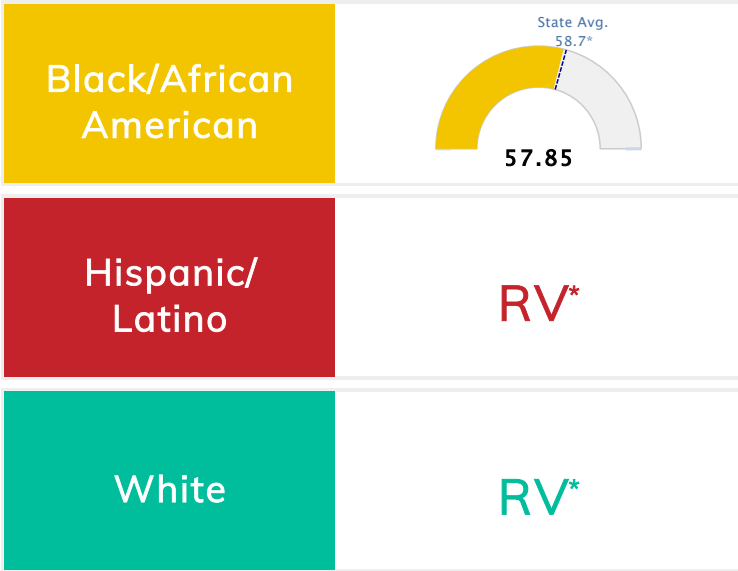

ELA % Tested	Math % Tested		ELA % Tested	Math % Tested
All Students	96.23%	96.86%			
Black / African American	96.70%	97.36%	English Learners	RV***	RV***
Hispanic / Latino	RV***	RV***	Economically Disadvantaged	96.23%	96.86%
White	RV***	RV***	Students with Disabilities	91.67%	91.67%

***RV = Restricted Value for sub-pops size < 10

Prepared by the Arkansas Department of Education: Division of Elementary and Secondary Education