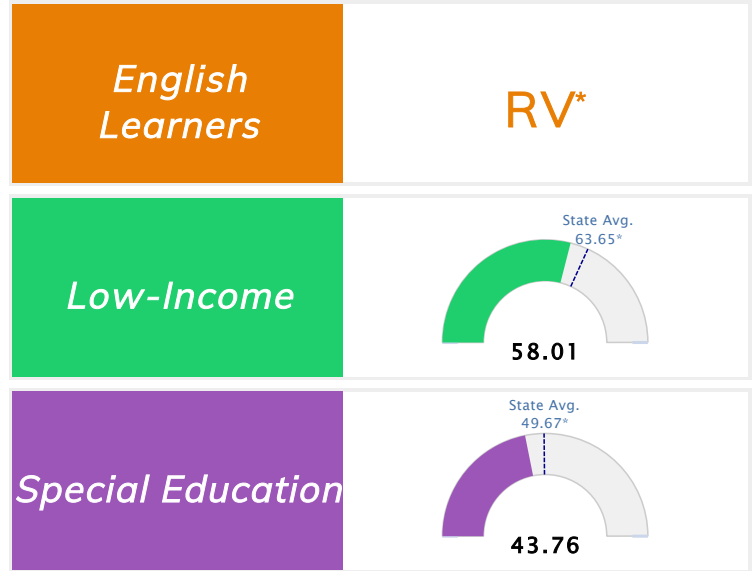

ELA % Tested	Math % Tested		ELA % Tested	Math % Tested
All Students	96.23%	96.86%			
Black / African American	96.70%	97.36%	English Learners	RV***	RV***
Hispanic / Latino	RV***	RV***	Economically Disadvantaged	96.23%	96.86%
White	RV***	RV***	Students with Disabilities	91.67%	91.67%

***RV = Restricted Value for sub-pops size < 10

Prepared by the Arkansas Department of Education: Division of Elementary and Secondary Education