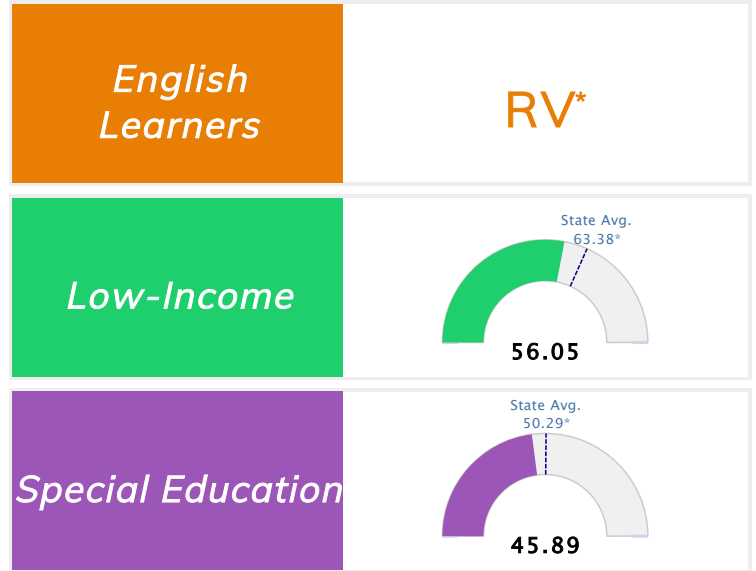

ELA % Tested	Math % Tested		ELA % Tested	Math % Tested
All Students	98.43%	98.43%			
Black / African American	98.70%	98.70%	English Learners	RV***	RV***
Hispanic / Latino	RV***	RV***	Economically Disadvantaged	98.43%	98.43%
White	RV***	RV***	Students with Disabilities	100.00%	100.00%

***RV = Restricted Value for sub-pops size < 10

Prepared by the Arkansas Department of Education: Division of Elementary and Secondary Education