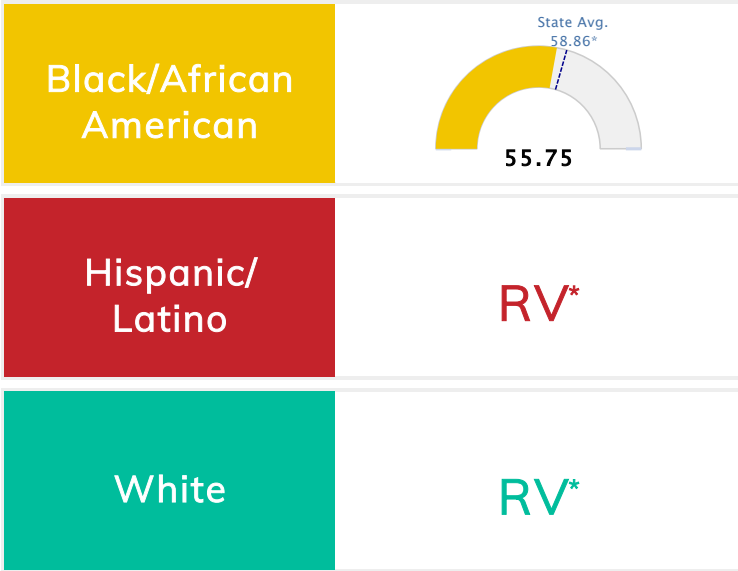

ELA % Tested	Math % Tested		ELA % Tested	Math % Tested
All Students	98.43%	98.43%			
Black / African American	98.70%	98.70%	English Learners	RV***	RV***
Hispanic / Latino	RV***	RV***	Economically Disadvantaged	98.43%	98.43%
White	RV***	RV***	Students with Disabilities	100.00%	100.00%

***RV = Restricted Value for sub-pops size < 10

Prepared by the Arkansas Department of Education: Division of Elementary and Secondary Education