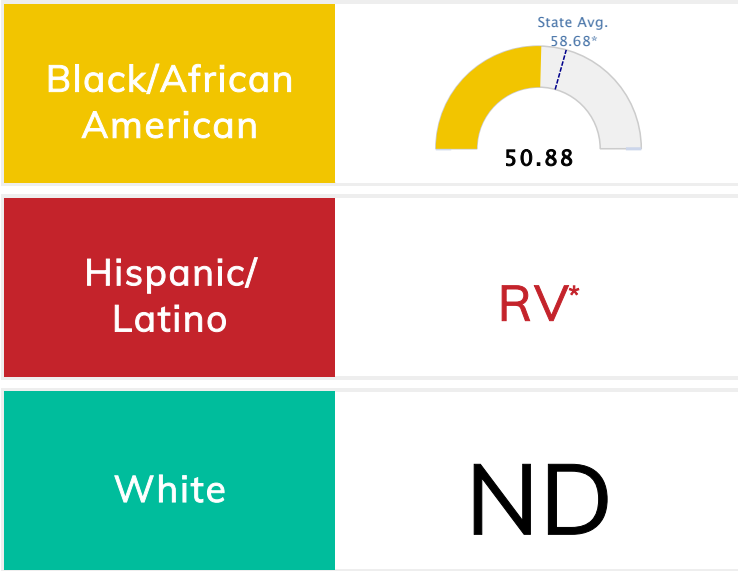

ELA % Tested	Math % Tested		ELA % Tested	Math % Tested
All Students	99.25%	98.49%			
Black / African American	99.22%	98.44%	English Learners	RV***	RV***
Hispanic / Latino	RV***	RV***	Economically Disadvantaged	99.25%	98.49%
White	100.00%	100.00%	Students with Disabilities	100.00%	92.31%

***RV = Restricted Value for sub-pops size < 10

Prepared by the Arkansas Department of Education: Division of Elementary and Secondary Education