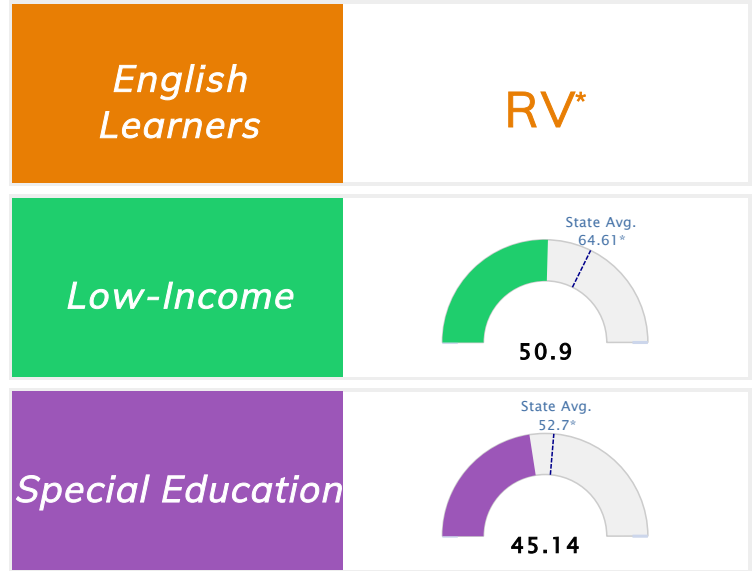

ELA % Tested	Math % Tested		ELA % Tested	Math % Tested
All Students	99.25%	98.49%			
Black / African American	99.22%	98.44%	English Learners	RV***	RV***
Hispanic / Latino	RV***	RV***	Economically Disadvantaged	99.25%	98.49%
White	100.00%	100.00%	Students with Disabilities	100.00%	92.31%

***RV = Restricted Value for sub-pops size < 10

Prepared by the Arkansas Department of Education: Division of Elementary and Secondary Education