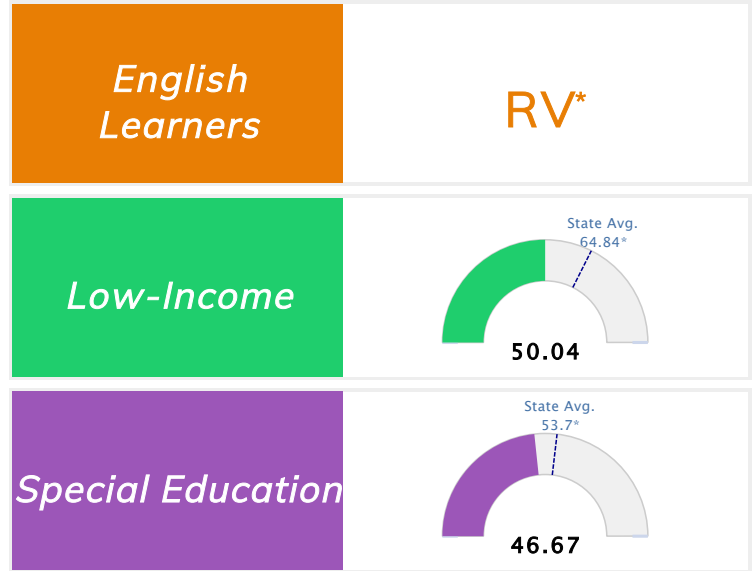

ELA % Tested	Math % Tested		ELA % Tested	Math % Tested
All Students	100.00%	100.00%			
Black / African American	100.00%	100.00%	English Learners	RV***	RV***
Hispanic / Latino	RV***	RV***	Economically Disadvantaged	100.00%	100.00%
White	RV***	RV***	Students with Disabilities	100.00%	100.00%

***RV = Restricted Value for sub-pops size < 10

Prepared by the Arkansas Department of Education: Division of Elementary and Secondary Education