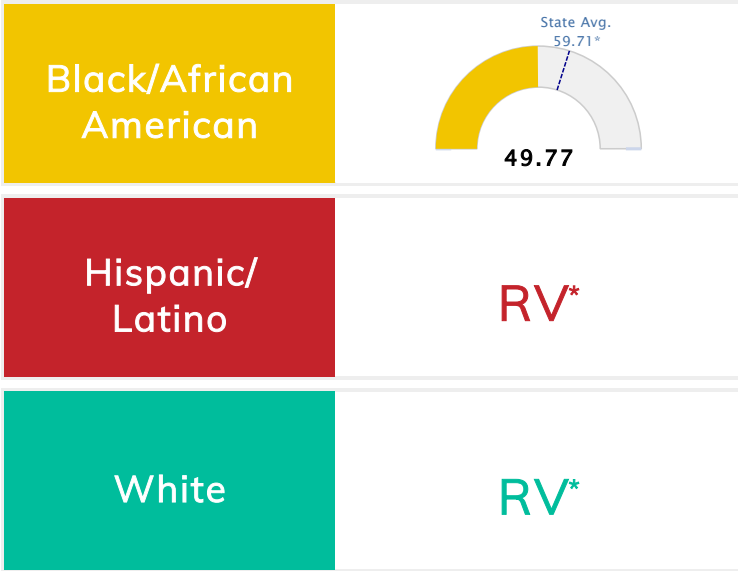

ELA % Tested	Math % Tested		ELA % Tested	Math % Tested
All Students	100.00%	100.00%			
Black / African American	100.00%	100.00%	English Learners	RV***	RV***
Hispanic / Latino	RV***	RV***	Economically Disadvantaged	100.00%	100.00%
White	RV***	RV***	Students with Disabilities	100.00%	100.00%

***RV = Restricted Value for sub-pops size < 10

Prepared by the Arkansas Department of Education: Division of Elementary and Secondary Education