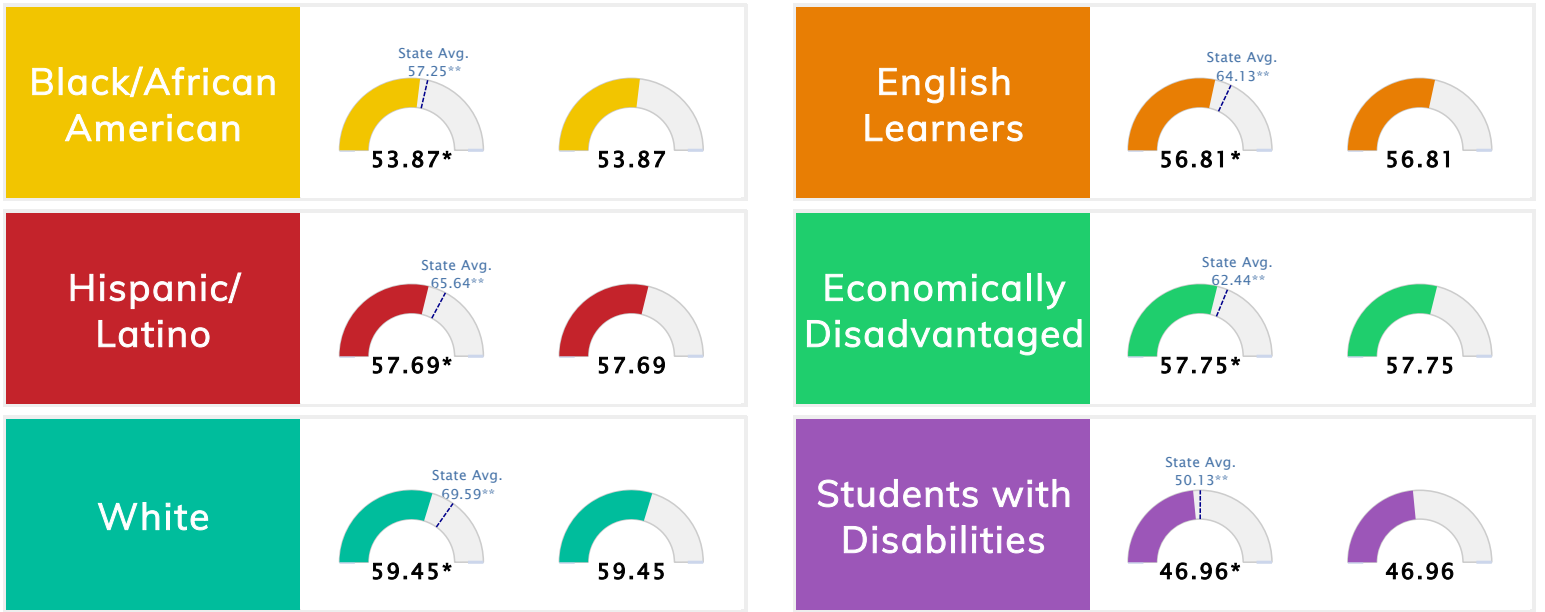

ELA % Tested   Math % Tested   ELA % Tested   Math % Tested

All Students	98.25%	98.83%		
Black / African American	97.70%	97.70%	English Learners	100.00% 100.00%
Hispanic / Latino	100.00%	100.00%	Economically Disadvantaged	98.25% 98.83%
White	98.24%	99.12%	Students with Disabilities	97.01% 97.01%

Prepared by the Arkansas Department of Education: Division of Elementary and Secondary Education