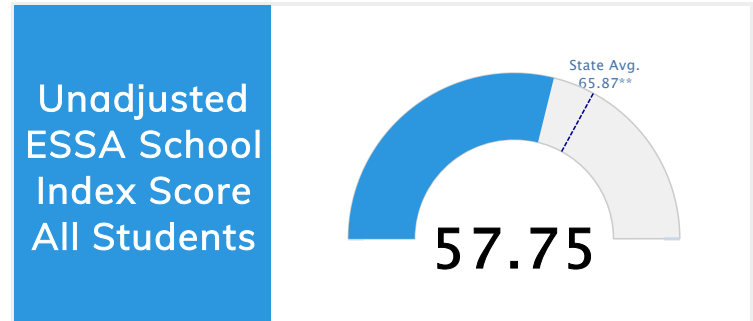

2020 - 2021 • Accountability At-a-Glance • Drew Central Middle School

Contact Information
Drew Central Middle School | Drew Central School District
Principal: Dwight Vincent | Superintendent: Nancy V. Chapman
250 University Drive Monticello, AR 71655-
http://www.drewcentral.org | (870) 367-5235

Student Information			
Grades	5 - 8	Total Enrollment	341
Black	25.22%	<i>English Learners</i>	2.35%
Hispanic	5.57%	<i>Economically Disadvantaged</i>	74.78%
White	66.28%	<i>Students with Disabilities</i>	17.89%

The Public School Rating System (A.C.A. § 6-15-2105) was suspended for the 2020-2021 school year by Act 89 of 2021

School Performance • ESSA School Index Score 2021

*To ensure stakeholders can draw reasonable conclusions about school performance, two scores are reported for all students and subgroups of students. This promotes increased transparency and ensures the information on performance is meaningful and comparable as required by Section 1111(c)(4)(E)(ii) of the Every Student Succeeds Act.

Two scores reported (If both scores are equal the school tested 95% or more students):

- **Adjusted ESSA School Index score:** The Annual ESSA School Index Score follows the approved [ESSA Business Rules](#).
- **Unadjusted ESSA School Index score:** This score reflects school performance for full academic year students that were tested regardless of whether 95% of students tested. Please see percent tested below. These data should only be used to facilitate discussions regarding the impact of COVID-19.

**State Average of ESSA School Index Scores for Grade Span.