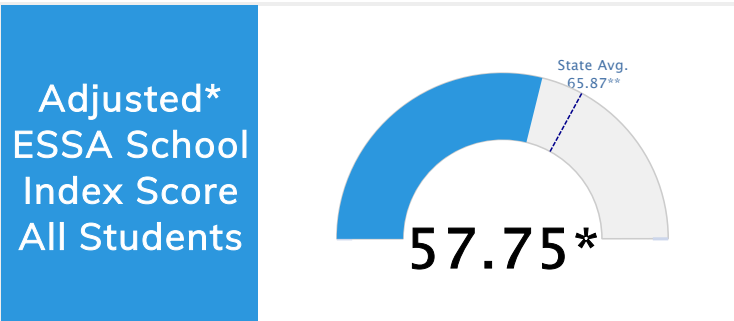

2020 - 2021 • Accountability At-a-Glance • Drew Central Middle School

Contact Information
Drew Central Middle School | Drew Central School District
Principal: Dwight Vincent | Superintendent: Nancy V. Chapman
250 University Drive Monticello, AR 71655-
http://www.drewcentral.org | (870) 367-5235

Student Information			
Grades	5 - 8	Total Enrollment	341
Black	25.22%	<i>English Learners</i>	2.35%
Hispanic	5.57%	<i>Economically Disadvantaged</i>	74.78%
White	66.28%	<i>Students with Disabilities</i>	17.89%

The Public School Rating System (A.C.A. § 6-15-2105) was suspended for the 2020-2021 school year by Act 89 of 2021

School Performance • ESSA School Index Score 2021

*To ensure stakeholders can draw reasonable conclusions about school performance, two scores are reported for all students and subgroups of students. This promotes increased transparency and ensures the information on performance is meaningful and comparable as required by Section 1111(c)(4)(E)(ii) of the Every Student Succeeds Act.

Two scores reported (If both scores are equal the school tested 95% or more students):

- **Adjusted ESSA School Index score:** The Annual ESSA School Index Score follows the approved [ESSA Business Rules](#).
- **Unadjusted ESSA School Index score:** This score reflects school performance for full academic year students that were tested regardless of whether 95% of students tested. Please see percent tested below. These data should only be used to facilitate discussions regarding the impact of COVID-19.

**State Average of ESSA School Index Scores for Grade Span.