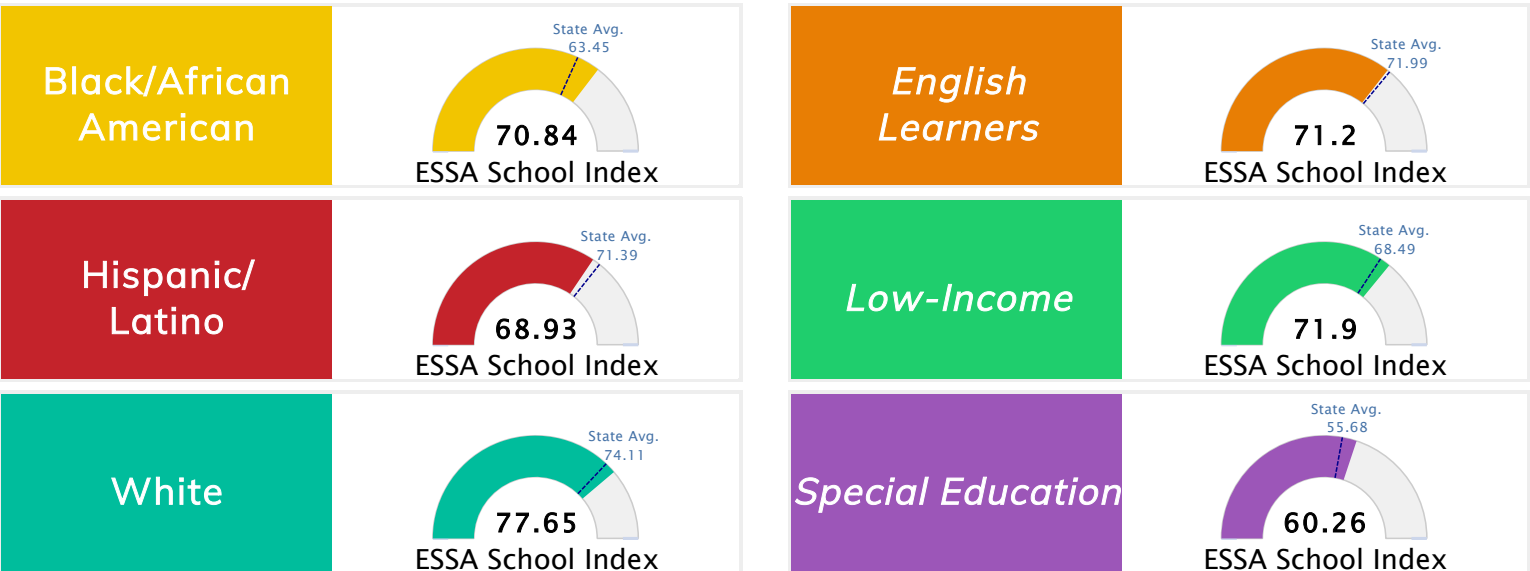

Note: Full color represents score

Prepared by the Arkansas Department of Education