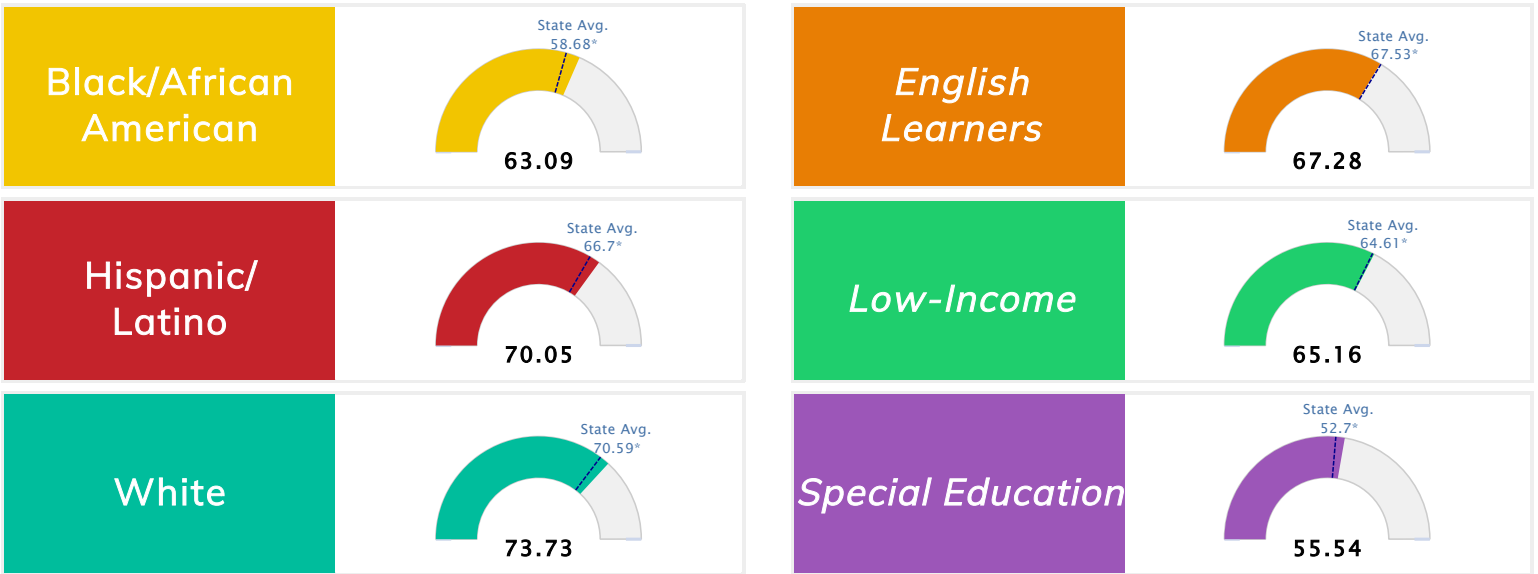

ELA % Tested	Math % Tested		ELA % Tested	Math % Tested
All Students	100.00%	100.00%			
Black / African American	100.00%	100.00%	English Learners	100.00%	100.00%
Hispanic / Latino	100.00%	100.00%	Economically Disadvantaged	100.00%	100.00%
White	100.00%	100.00%	Students with Disabilities	100.00%	100.00%

Prepared by the Arkansas Department of Education: Division of Elementary and Secondary Education