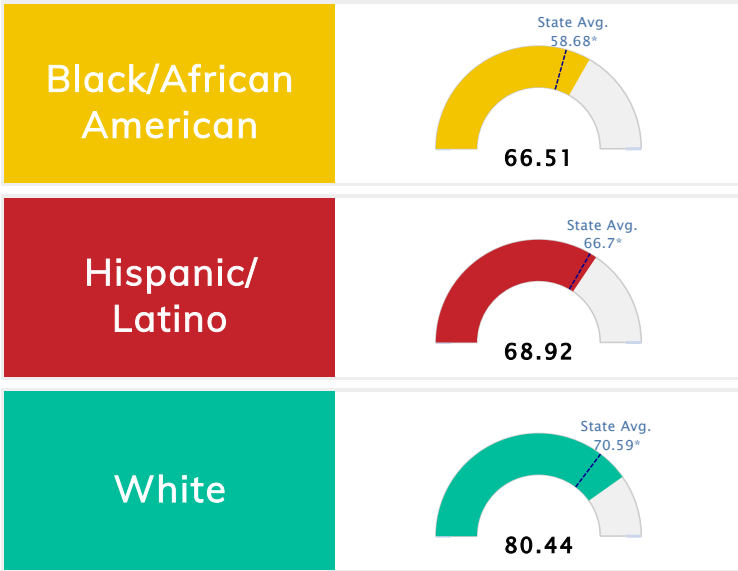

ELA % Tested	Math % Tested		ELA % Tested	Math % Tested
All Students	99.37%	99.37%			
Black / African American	100.00%	100.00%	English Learners	100.00%	100.00%
Hispanic / Latino	100.00%	100.00%	Economically Disadvantaged	99.01%	99.01%
White	100.00%	100.00%	Students with Disabilities	100.00%	100.00%

Prepared by the Arkansas Department of Education: Division of Elementary and Secondary Education