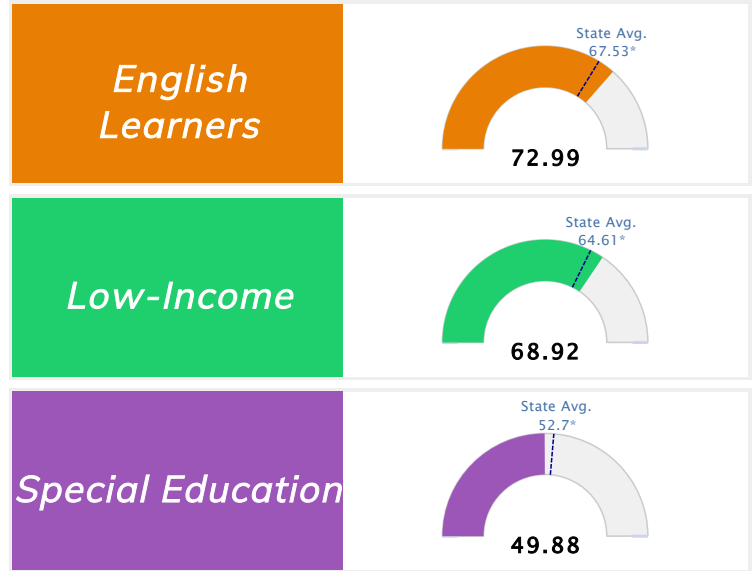

ELA % Tested	Math % Tested		ELA % Tested	Math % Tested
All Students	99.37%	99.37%			
Black / African American	100.00%	100.00%	English Learners	100.00%	100.00%
Hispanic / Latino	100.00%	100.00%	Economically Disadvantaged	99.01%	99.01%
White	100.00%	100.00%	Students with Disabilities	100.00%	100.00%

Prepared by the Arkansas Department of Education: Division of Elementary and Secondary Education