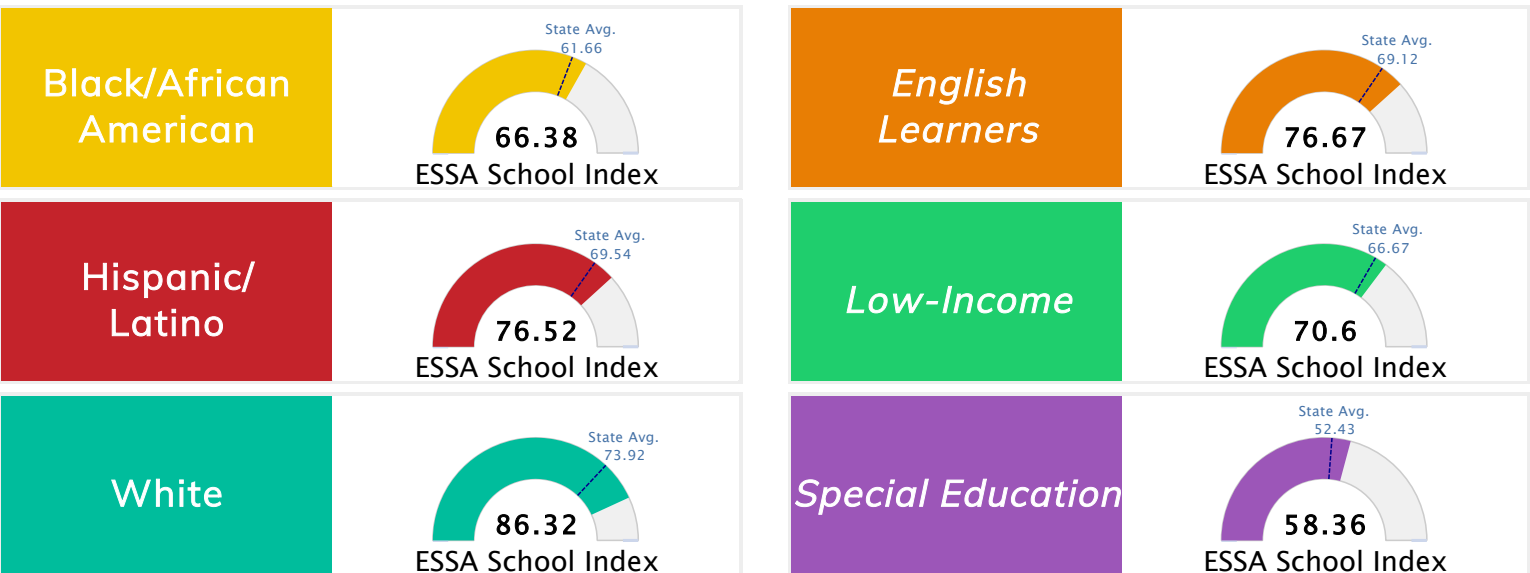

Note: Full color represents score

Prepared by the Arkansas Department of Education