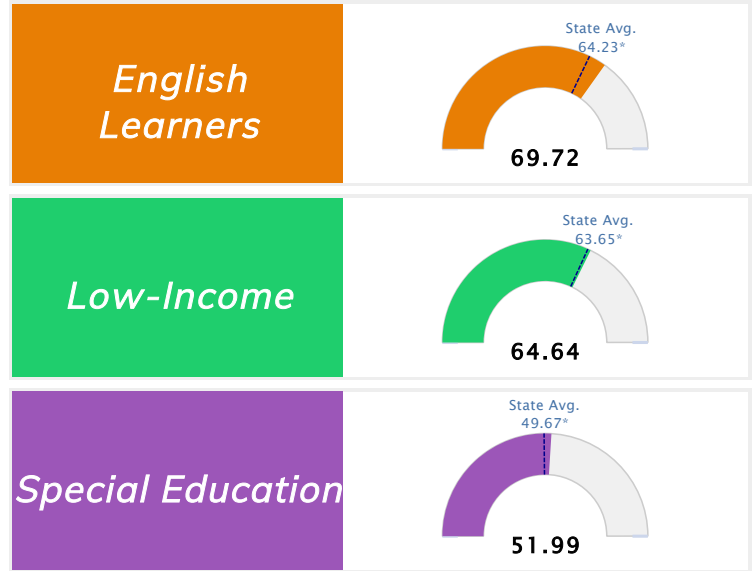

ELA % Tested	Math % Tested		ELA % Tested	Math % Tested
All Students	99.30%	99.58%			
Black / African American	97.98%	98.79%	English Learners	100.00%	100.00%
Hispanic / Latino	100.00%	100.00%	Economically Disadvantaged	99.09%	99.70%
White	100.00%	100.00%	Students with Disabilities	100.00%	100.00%

Prepared by the Arkansas Department of Education: Division of Elementary and Secondary Education