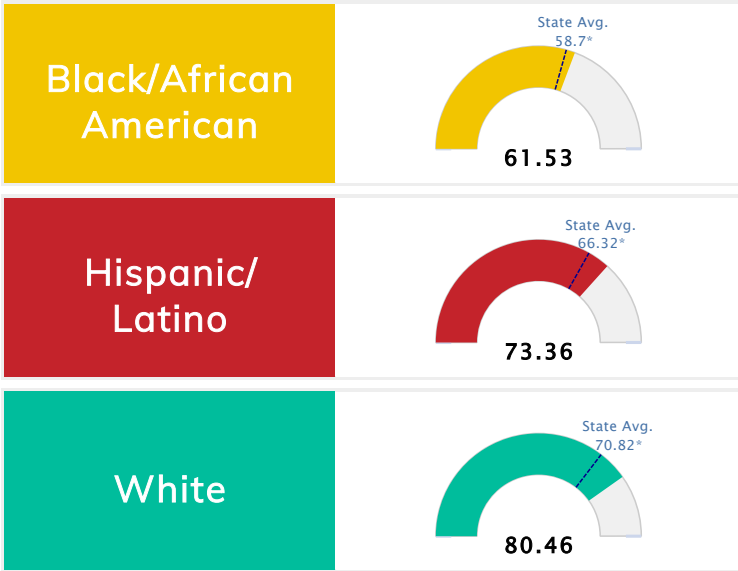

ELA % Tested	Math % Tested		ELA % Tested	Math % Tested
All Students	99.30%	99.58%			
Black / African American	97.98%	98.79%	English Learners	100.00%	100.00%
Hispanic / Latino	100.00%	100.00%	Economically Disadvantaged	99.09%	99.70%
White	100.00%	100.00%	Students with Disabilities	100.00%	100.00%

Prepared by the Arkansas Department of Education: Division of Elementary and Secondary Education