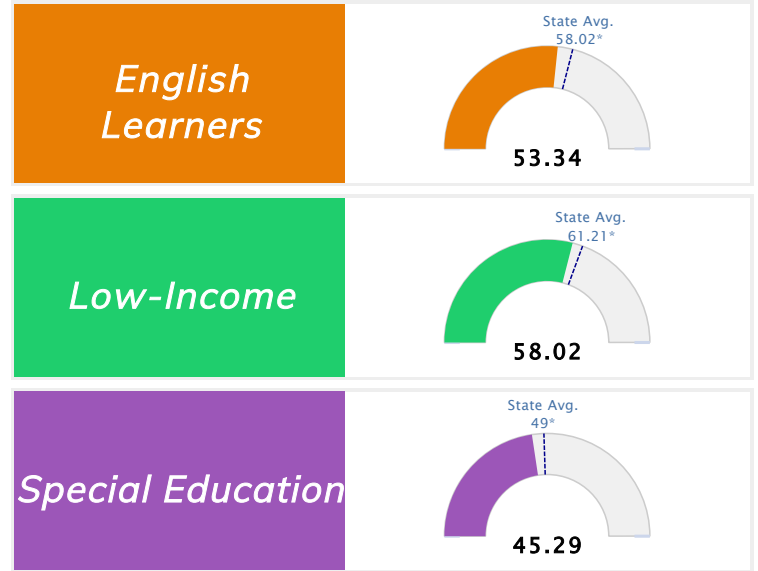

ELA % Tested	Math % Tested		ELA % Tested	Math % Tested
All Students	99.15%	99.43%			
Black / African American	99.48%	99.48%	English Learners	100.00%	100.00%
Hispanic / Latino	98.78%	100.00%	Economically Disadvantaged	99.25%	99.25%
White	98.94%	99.20%	Students with Disabilities	96.08%	97.06%

Prepared by the Arkansas Department of Education: Division of Elementary and Secondary Education