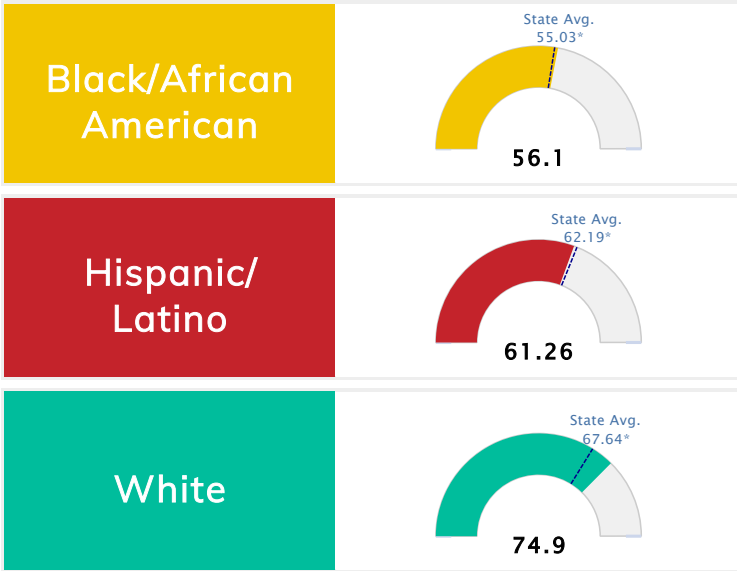

ELA % Tested	Math % Tested		ELA % Tested	Math % Tested
All Students	99.15%	99.43%			
Black / African American	99.48%	99.48%	English Learners	100.00%	100.00%
Hispanic / Latino	98.78%	100.00%	Economically Disadvantaged	99.25%	99.25%
White	98.94%	99.20%	Students with Disabilities	96.08%	97.06%

Prepared by the Arkansas Department of Education: Division of Elementary and Secondary Education