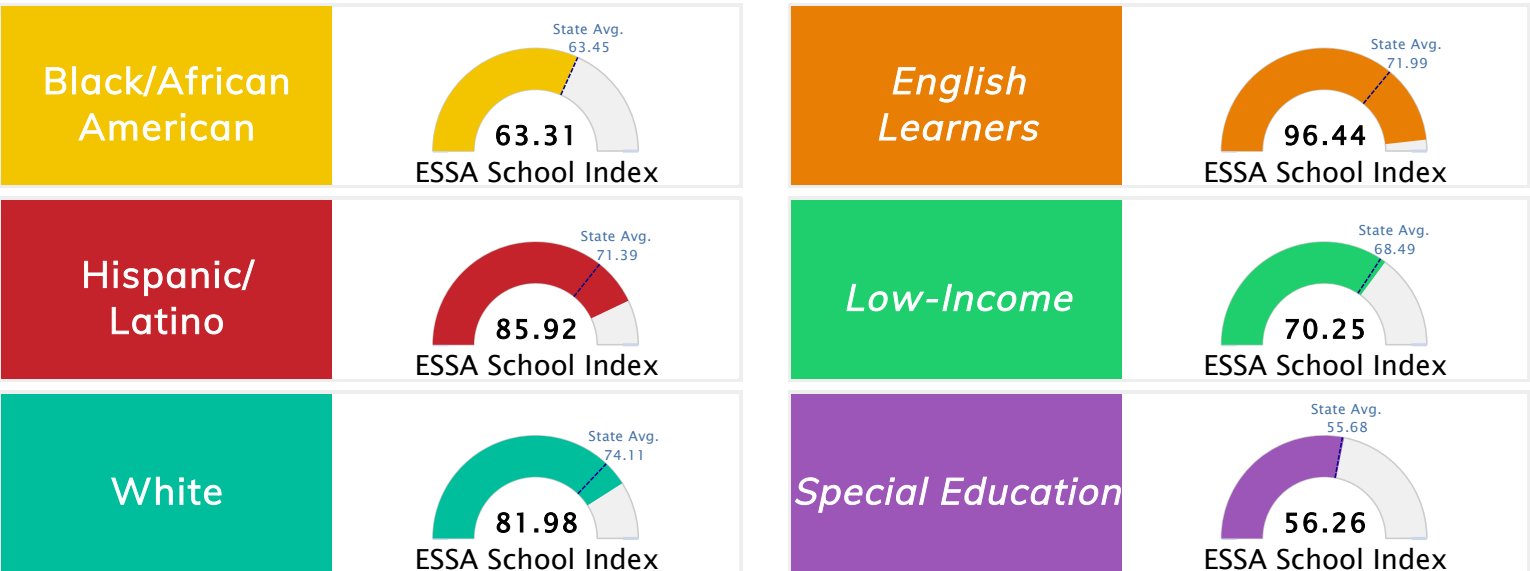

Note: Full color represents score

Prepared by the Arkansas Department of Education