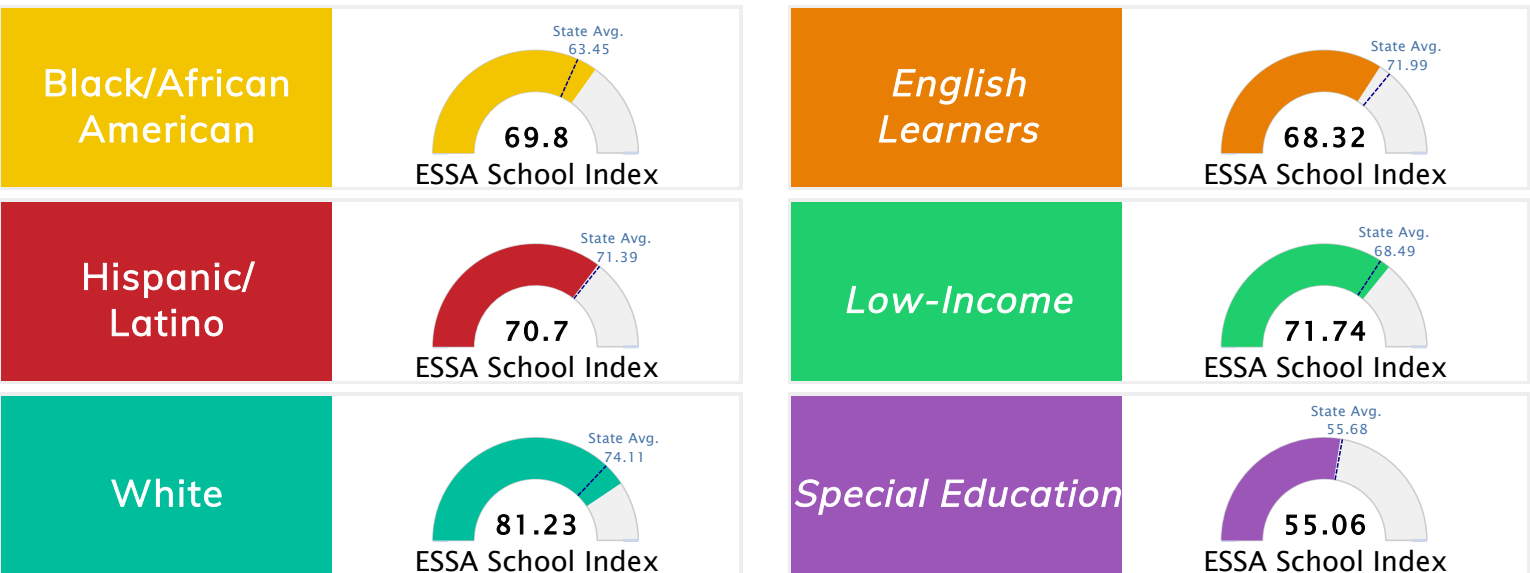

Note: Full color represents score

Prepared by the Arkansas Department of Education