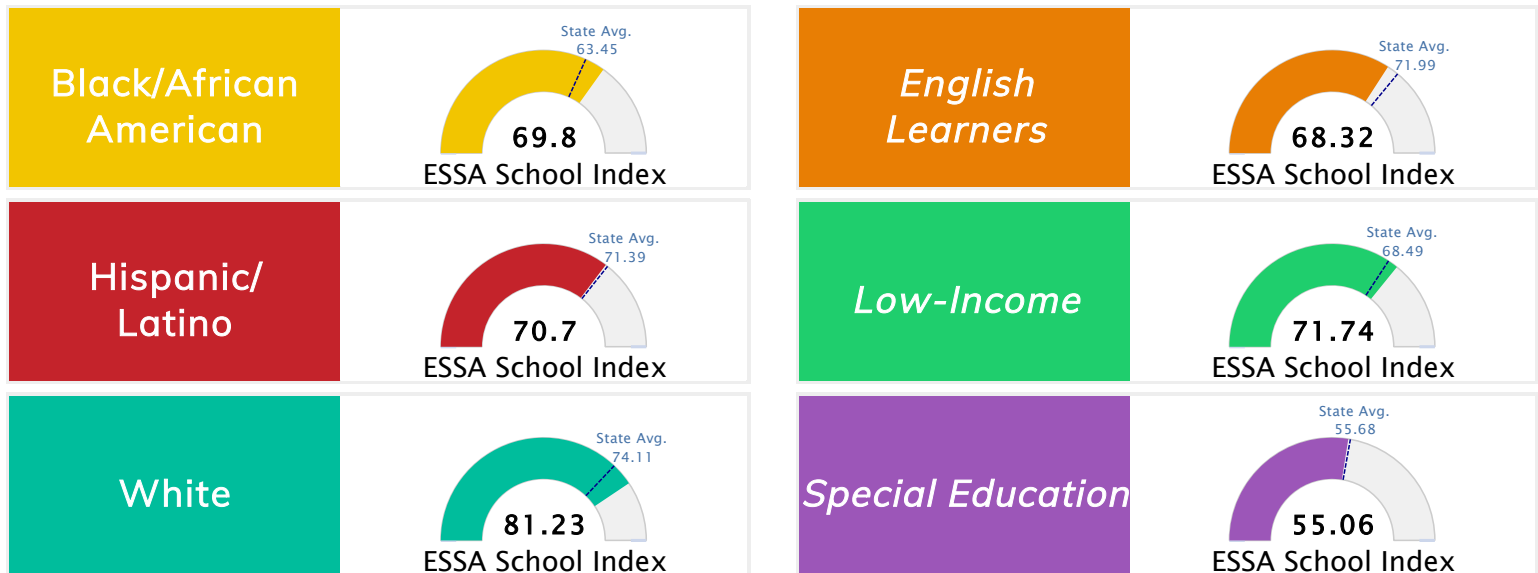

Note: Full color represents score

Prepared by the Arkansas Department of Education