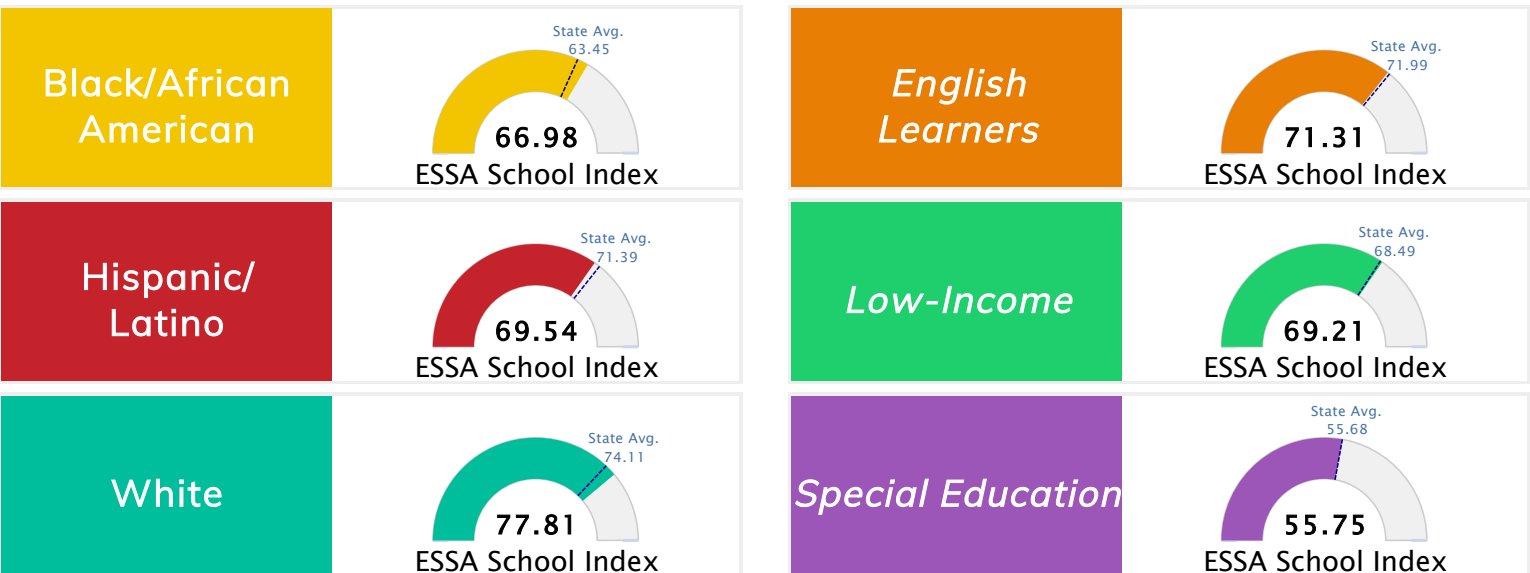

Note: Full color represents score

Prepared by the Arkansas Department of Education