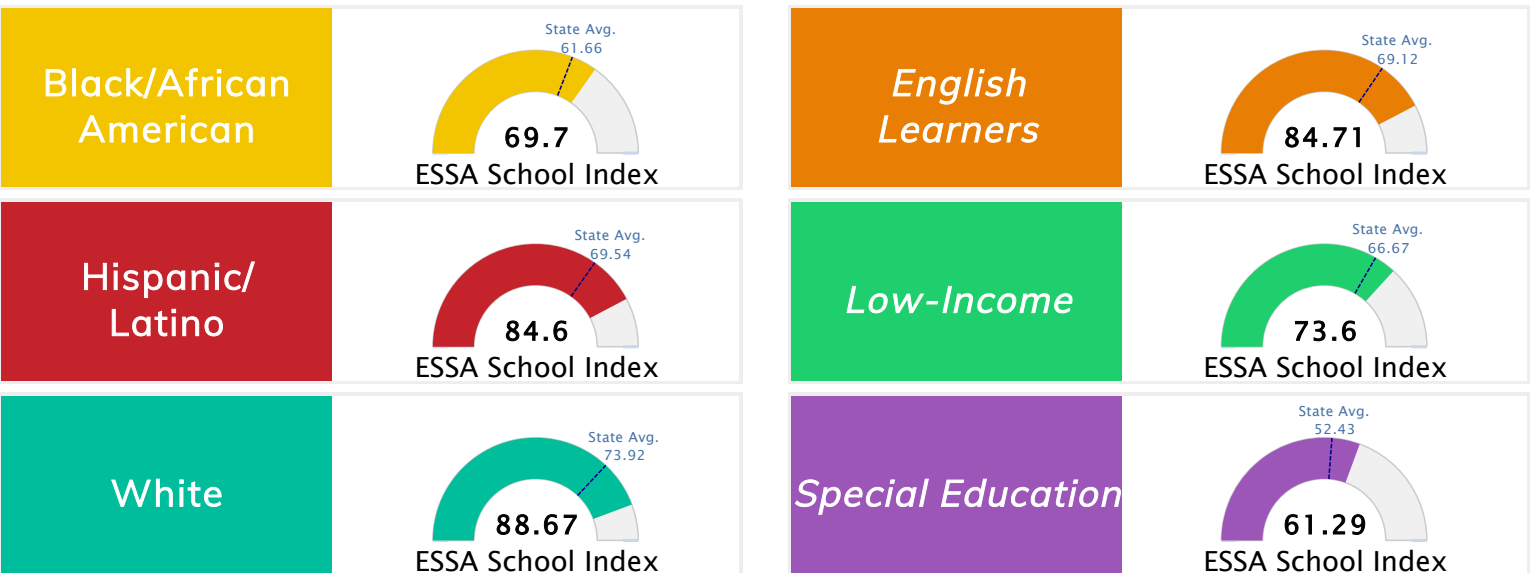

Note: Full color represents score

Prepared by the Arkansas Department of Education