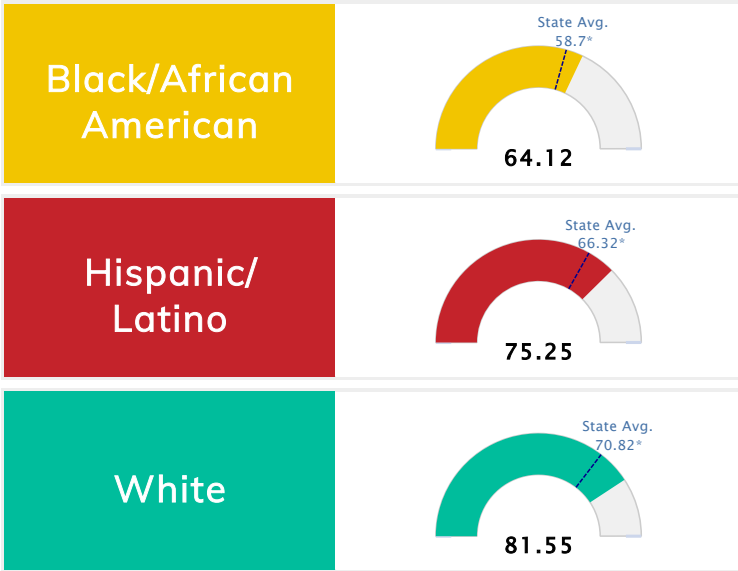

ELA % Tested	Math % Tested		ELA % Tested	Math % Tested
All Students	100.00%	100.00%			
Black / African American	100.00%	100.00%	English Learners	100.00%	100.00%
Hispanic / Latino	100.00%	100.00%	Economically Disadvantaged	100.00%	100.00%
White	100.00%	100.00%	Students with Disabilities	100.00%	100.00%

Prepared by the Arkansas Department of Education: Division of Elementary and Secondary Education