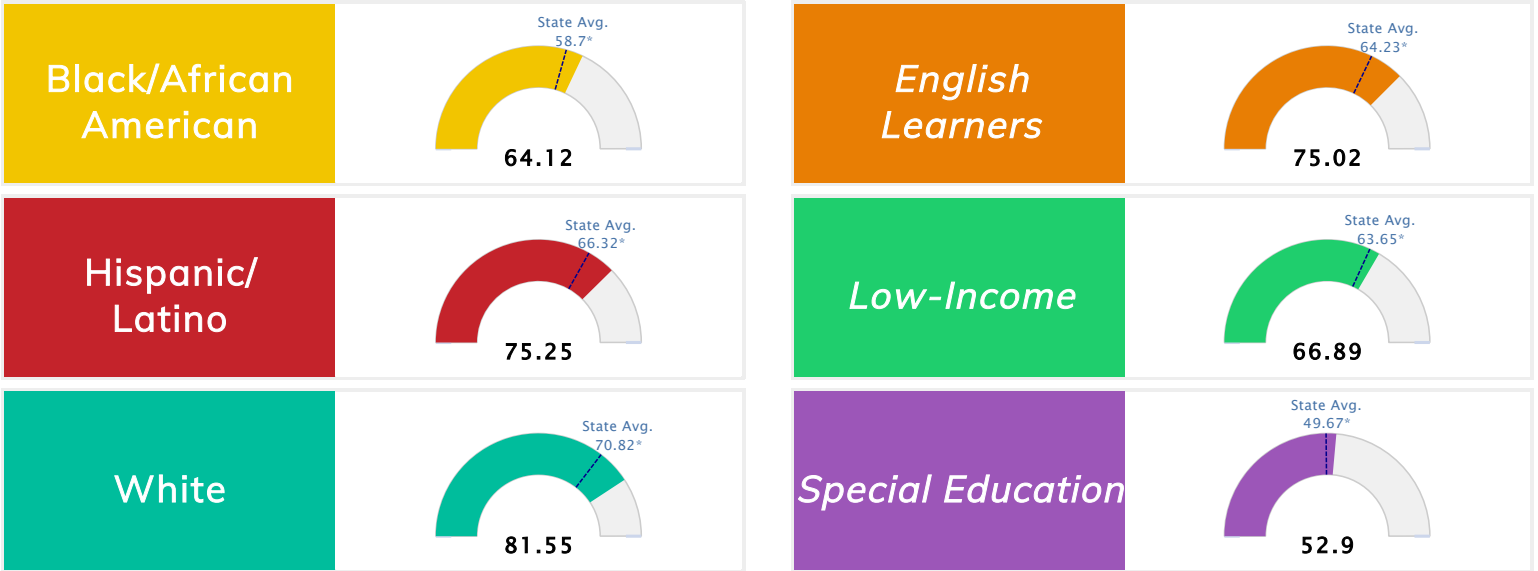

ELA % Tested	Math % Tested		ELA % Tested	Math % Tested
All Students	100.00%	100.00%			
Black / African American	100.00%	100.00%	English Learners	100.00%	100.00%
Hispanic / Latino	100.00%	100.00%	Economically Disadvantaged	100.00%	100.00%
White	100.00%	100.00%	Students with Disabilities	100.00%	100.00%

Prepared by the Arkansas Department of Education: Division of Elementary and Secondary Education