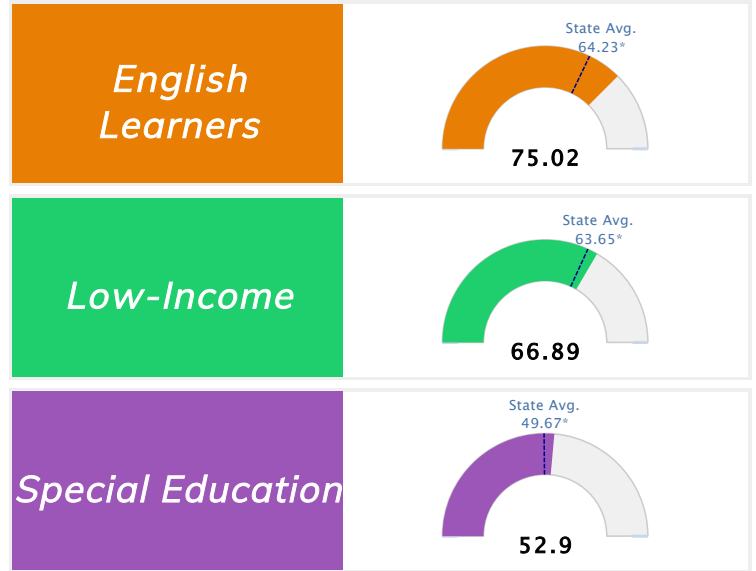

ELA % Tested	Math % Tested		ELA % Tested	Math % Tested
All Students	100.00%	100.00%			
Black / African American	100.00%	100.00%	English Learners	100.00%	100.00%
Hispanic / Latino	100.00%	100.00%	Economically Disadvantaged	100.00%	100.00%
White	100.00%	100.00%	Students with Disabilities	100.00%	100.00%

Prepared by the Arkansas Department of Education: Division of Elementary and Secondary Education