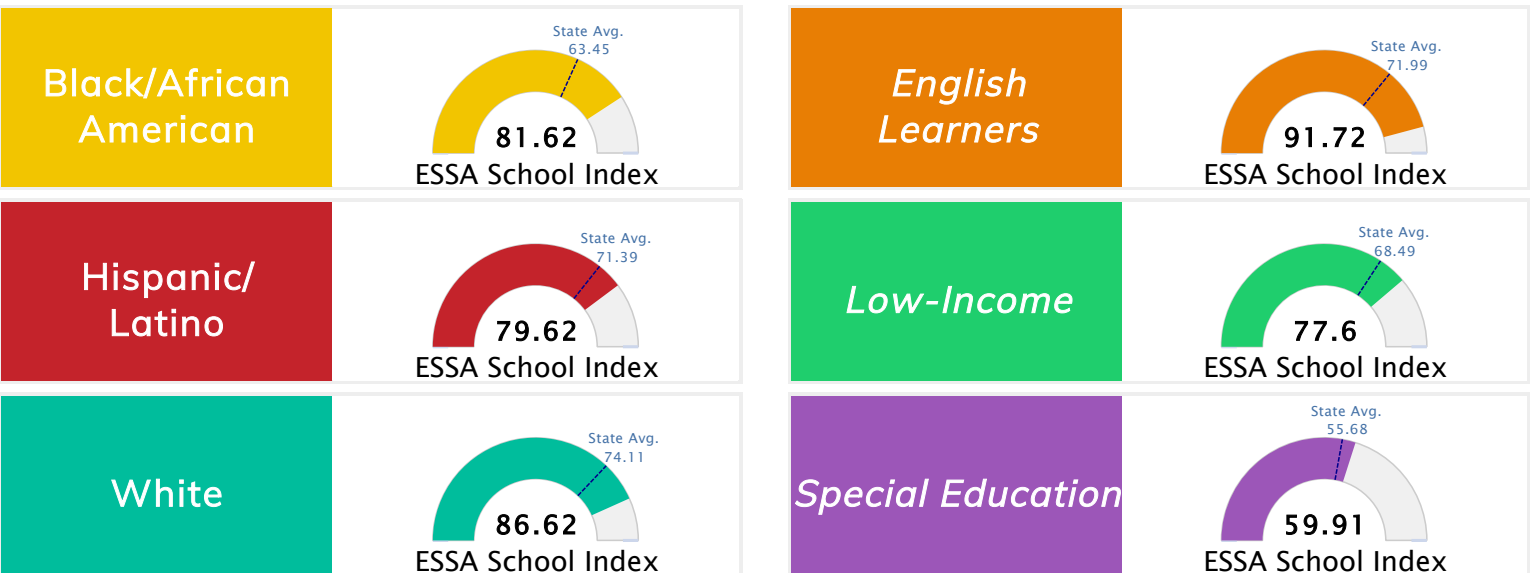

Note: Full color represents score

Prepared by the Arkansas Department of Education